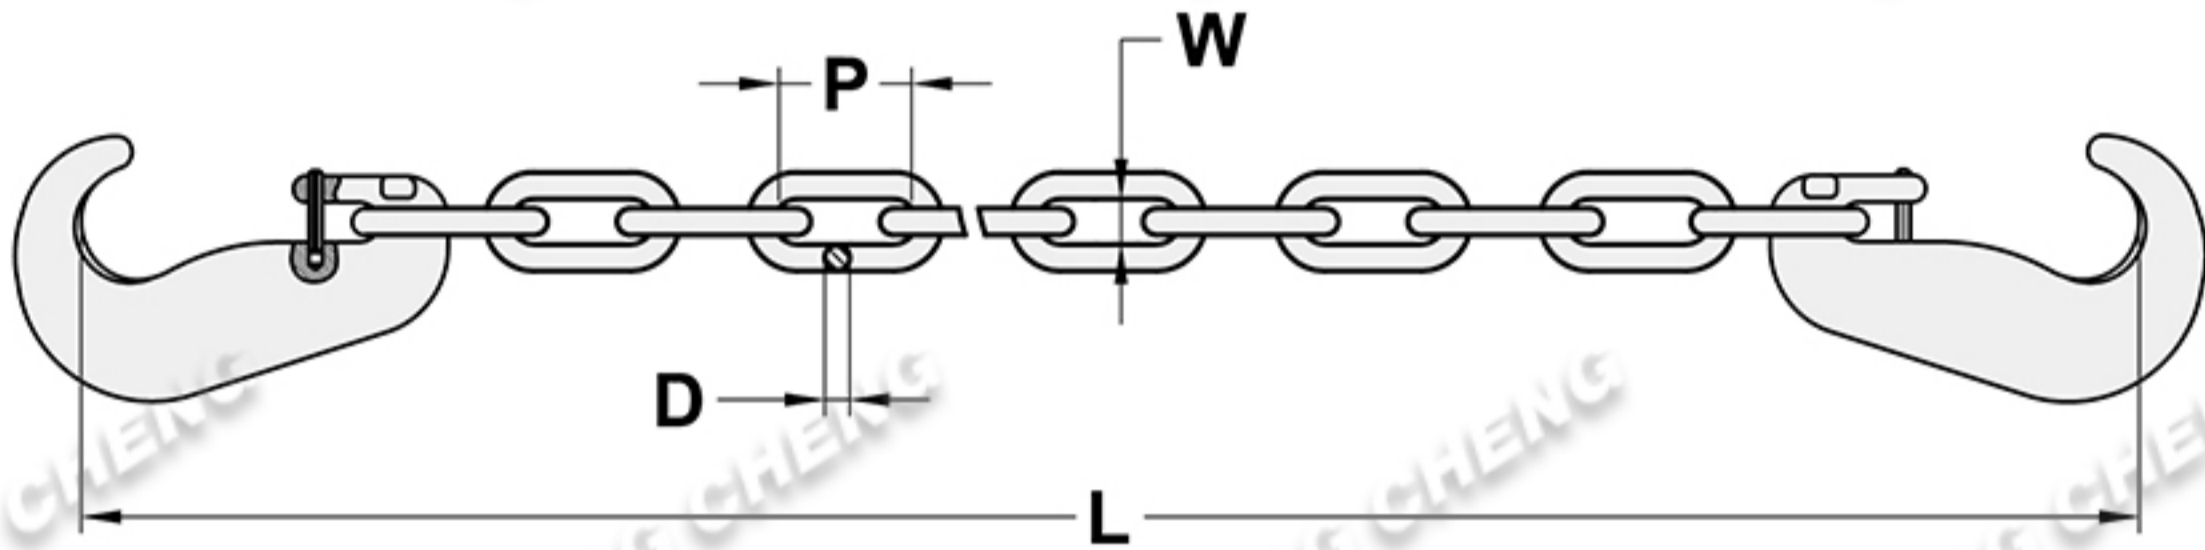

### Lashing chain with single C HOOK

### Lashing chain with C HOOK / C HOOK

### Lashing chain with C HOOK / EL FOOT

### Lashing chain with C HOOK / EL FOOT

Item No.	DIA (mm)	P (mm)	W (mm)	B.L. (kn)	Weight/m (kg)
JCC240	13	80	22	200	3
JCC241	11	65	20	150	2.2
JCC242	9	56	15	100	1.6