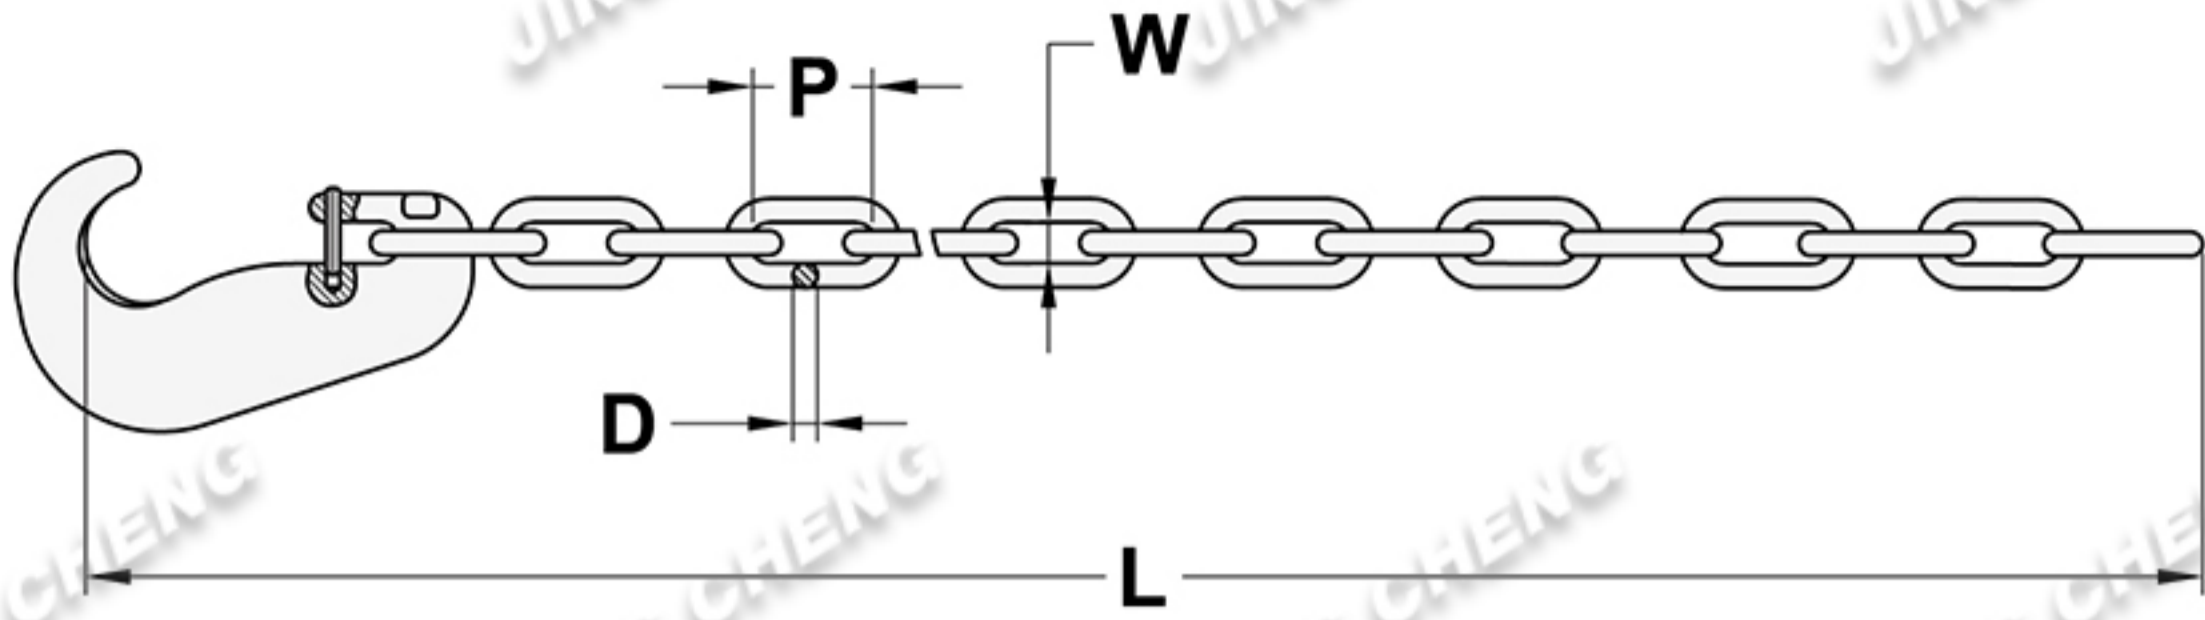

### Lashing chain with single C HOOK

### Lashing chain with C HOOK / C HOOK

### Lashing chain with C HOOK / EL FOOT

### Lashing chain with C HOOK / EL FOOT

Item No.	DIA (mm)	P (mm)	W (mm)	B.L. (kn)	Weight/m (kg)
JCC240	13	80	22	200	3
JCC241	11	65	20	150	2.2
JCC242	9	56	15	100	1.6