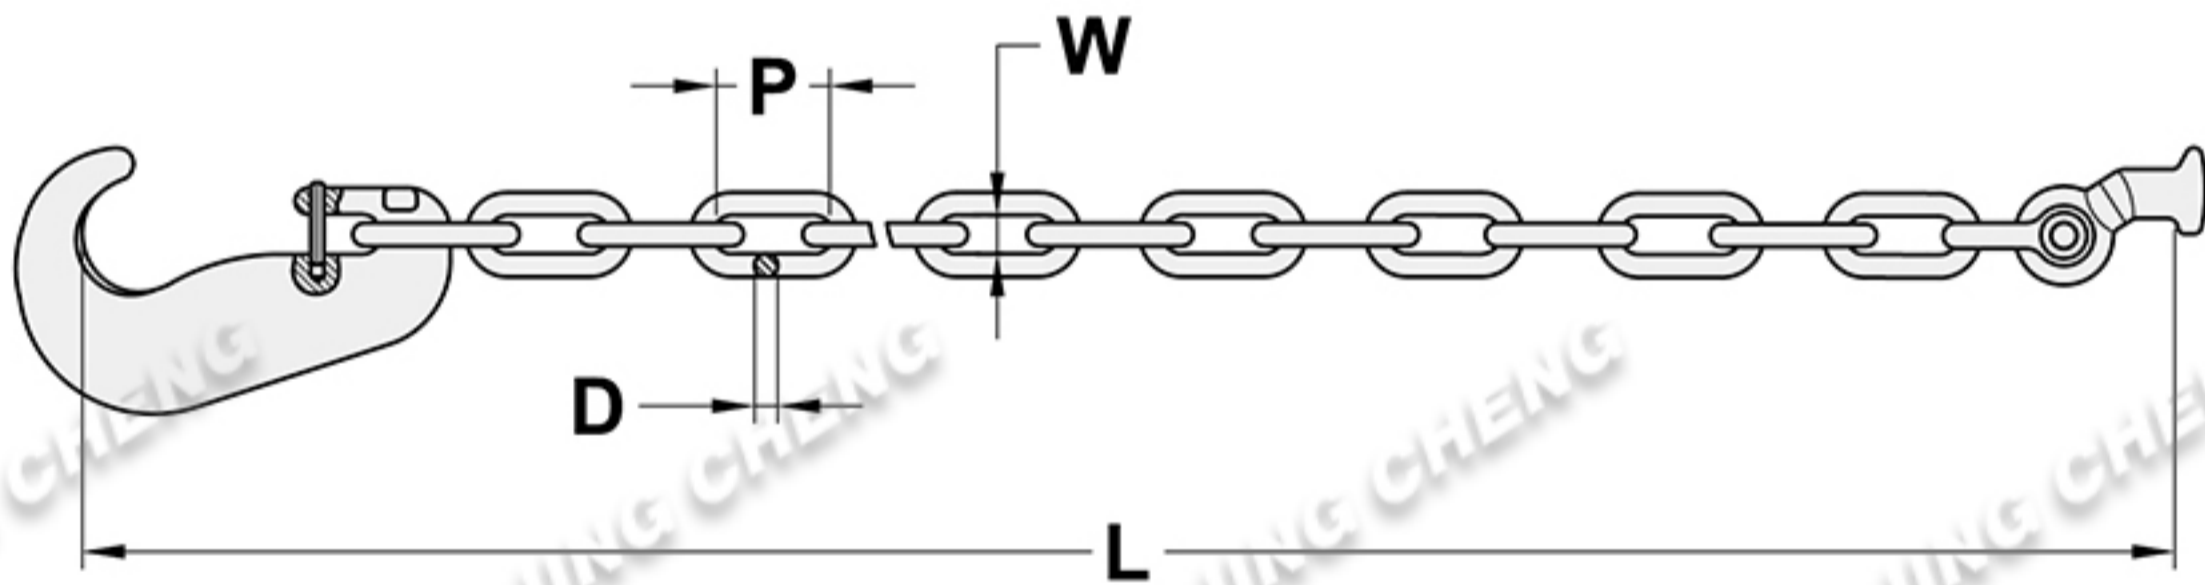

### Lashing chain with single C HOOK

### Lashing chain with C HOOK / C HOOK

### Lashing chain with C HOOK / EL FOOT

### Lashing chain with C HOOK / EL FOOT

Item No.	DIA (mm)	P (mm)	W (mm)	B.L. (kn)	Weight/m (kg)
JCC240	13	80	22	200	3
JCC241	11	65	20	150	2.2
JCC242	9	56	15	100	1.6