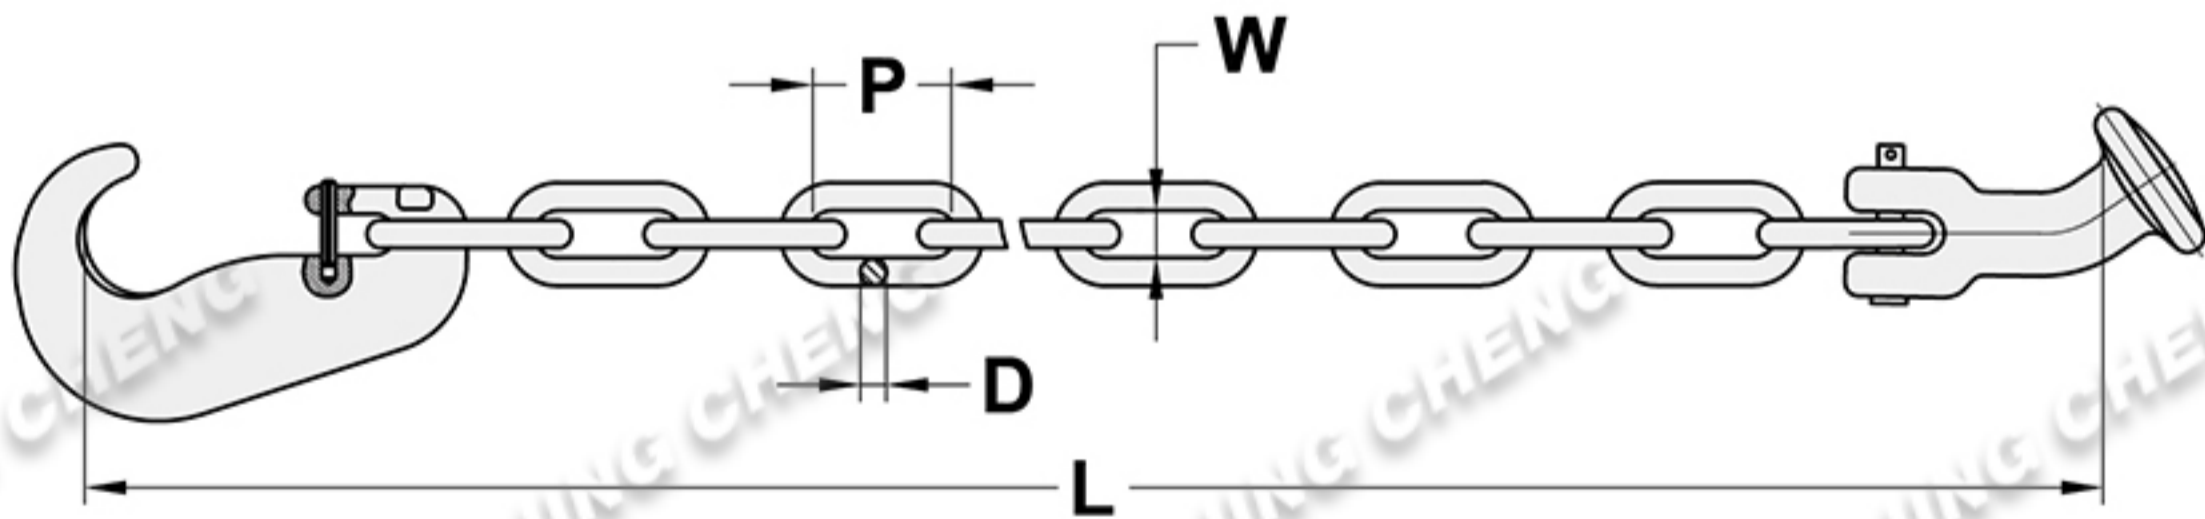

### Lashing chain with single C HOOK

### Lashing chain with C HOOK / C HOOK

### Lashing chain with C HOOK / EL FOOT

### Lashing chain with C HOOK / EL FOOT

Item No.	DIA (mm)	P (mm)	W (mm)	B.L. (kn)	Weight/m (kg)
JCC240	13	80	22	200	3
JCC241	11	65	20	150	2.2
JCC242	9	56	15	100	1.6