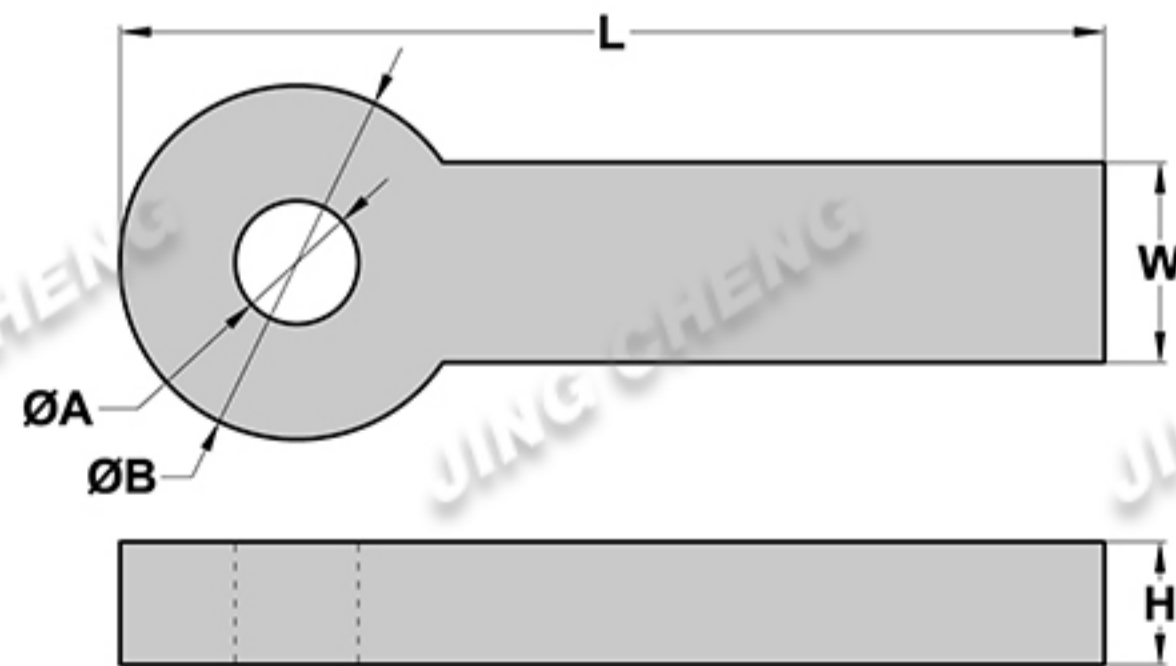

TOW EYE

HEAVY DUTY STRAIGHT TRAILER HITCH EYE

ITEM NO.	Size (in.)	Hole A (mm)	Length L (mm)	Width W (mm)	Depth H (mm)	Material
JCT074	12	50	305	90	30	En8
JCT075	12	50	305	90	40	En8
JCT076	12	50	305	90	40	En16

HEAVY DUTY DRAWBAR TOWING EYE

ITEM NO.	Size B (mm)	Hole A (mm)	Length L (mm)	Width W (mm)	Depth H (mm)	Material
JCT077	112	50	395	80	40	40CrMo

AGRICULTURE TOWING EYE

ITEM NO.	Size B (mm)	Hole A (mm)	Length L (mm)	Width W (mm)	Depth H (mm)	Material
JCT078	115	40	320	65	40	40CrMo