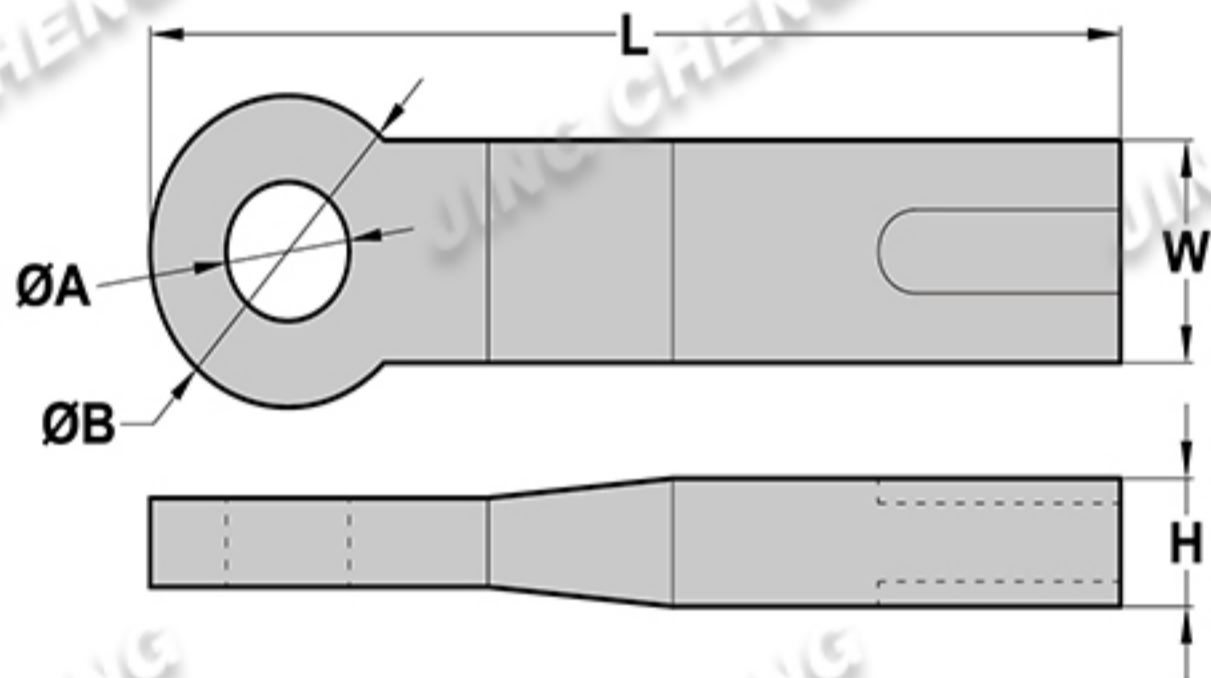

TOW EYE

HEAVY DUTY STRAIGHT TRAILER HITCH EYE

ITEM NO.	Size (in.)	Hole A (mm)	Length L (mm)	Width W (mm)	Depth H (mm)	Material
JCT074	12	50	305	90	30	En8
JCT075	12	50	305	90	40	En8
JCT076	12	50	305	90	40	En16

HEAVY DUTY DRAWBAR TOWING EYE

ITEM NO.	Size B (mm)	Hole A (mm)	Length L (mm)	Width W (mm)	Depth H (mm)	Material
JCT077	112	50	395	80	40	40CrMo

AGRICULTURE TOWING EYE

ITEM NO.	Size B (mm)	Hole A (mm)	Length L (mm)	Width W (mm)	Depth H (mm)	Material
JCT078	115	40	320	65	40	40CrMo