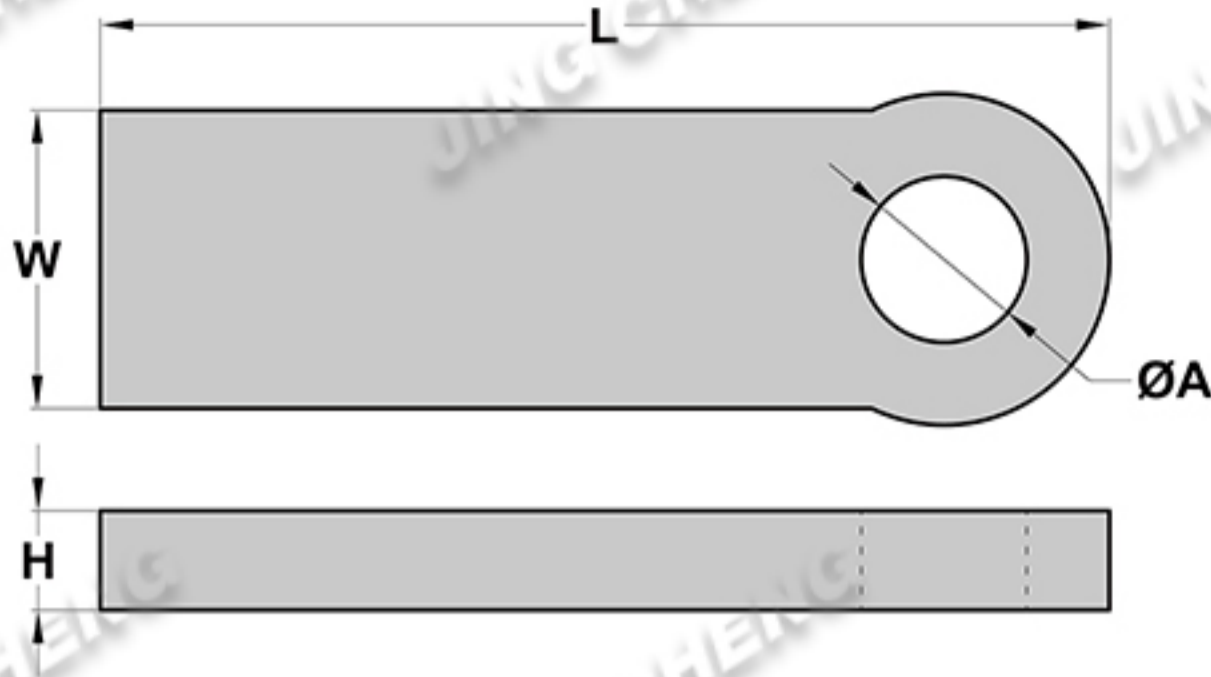

TOW EYE

HEAVY DUTY STRAIGHT TRAILER HITCH EYE

ITEM NO.	Size (in.)	Hole A (mm)	Length L (mm)	Width W (mm)	Depth H (mm)	Material
JCT074	12	50	305	90	30	En8
JCT075	12	50	305	90	40	En8
JCT076	12	50	305	90	40	En16

HEAVY DUTY DRAWBAR TOWING EYE

ITEM NO.	Size B (mm)	Hole A (mm)	Length L (mm)	Width W (mm)	Depth H (mm)	Material
JCT077	112	50	395	80	40	40CrMo

AGRICULTURE TOWING EYE

ITEM NO.	Size B (mm)	Hole A (mm)	Length L (mm)	Width W (mm)	Depth H (mm)	Material
JCT078	115	40	320	65	40	40CrMo