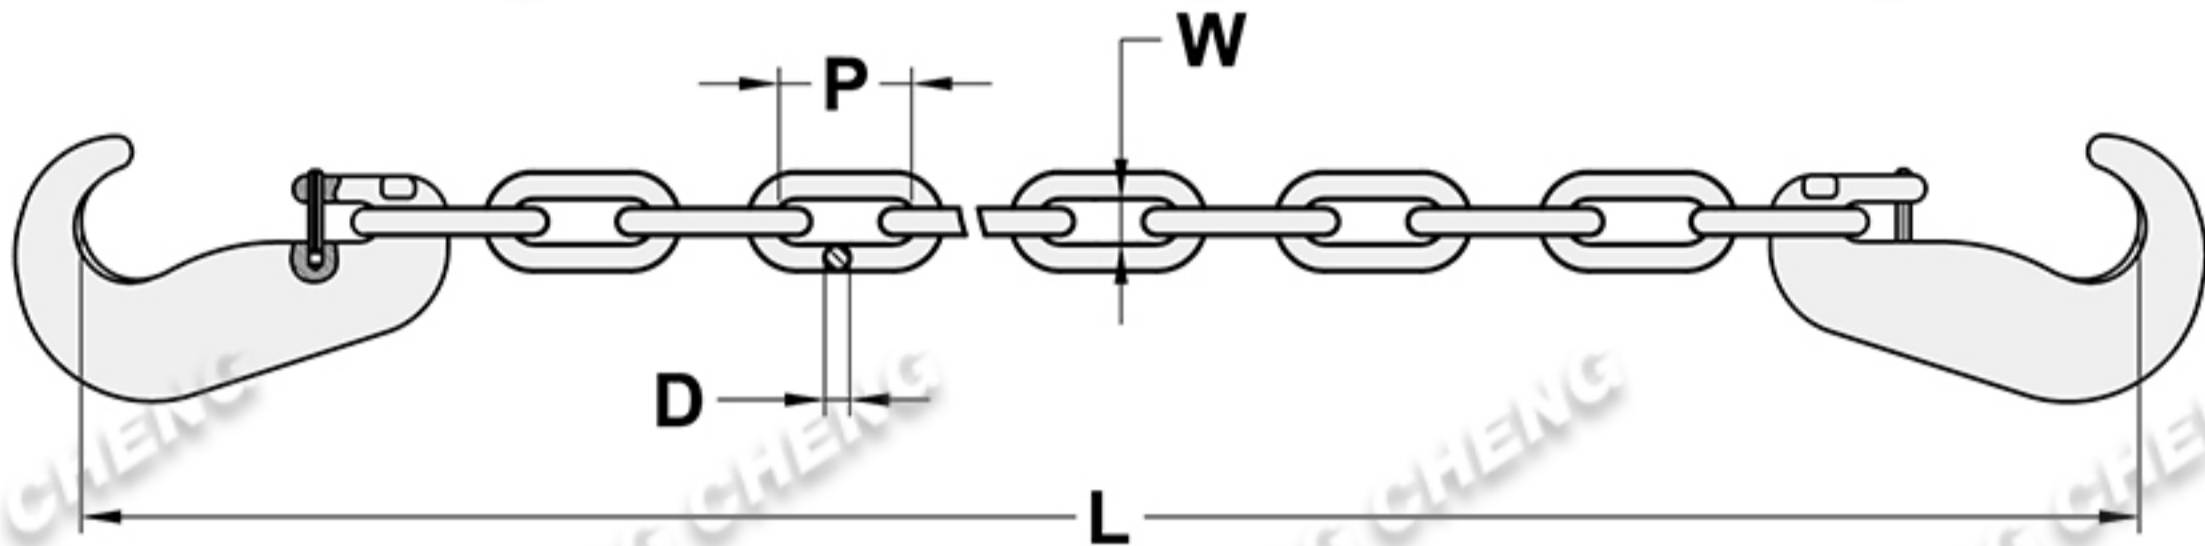

Lashing chain with single C HOOK

Lashing chain with C HOOK / C HOOK

Lashing chain with C HOOK / EL FOOT

Lashing chain with C HOOK / EL FOOT

Item No.	DIA (mm)	P (mm)	W (mm)	B.L. (kn)	Weight/m (kg)
JCC240	13	80	22	200	3
JCC241	11	65	20	150	2.2
JCC242	9	56	15	100	1.6