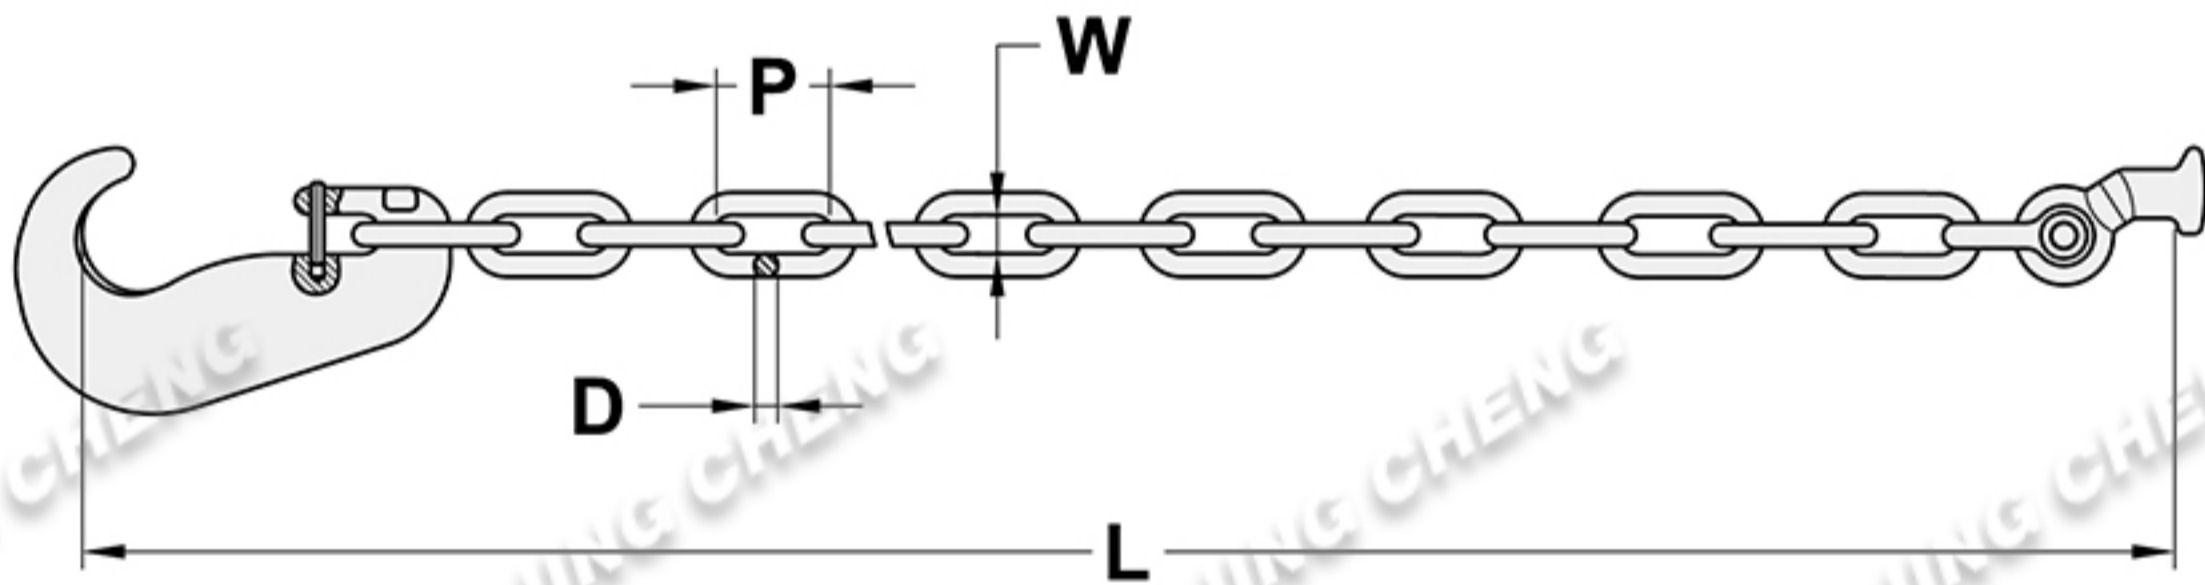

Lashing chain with single C HOOK

Lashing chain with C HOOK / C HOOK

Lashing chain with C HOOK / EL FOOT

Lashing chain with C HOOK / EL FOOT

Item No.	DIA (mm)	P (mm)	W (mm)	B.L. (kn)	Weight/m (kg)
JCC240	13	80	22	200	3
JCC241	11	65	20	150	2.2
JCC242	9	56	15	100	1.6