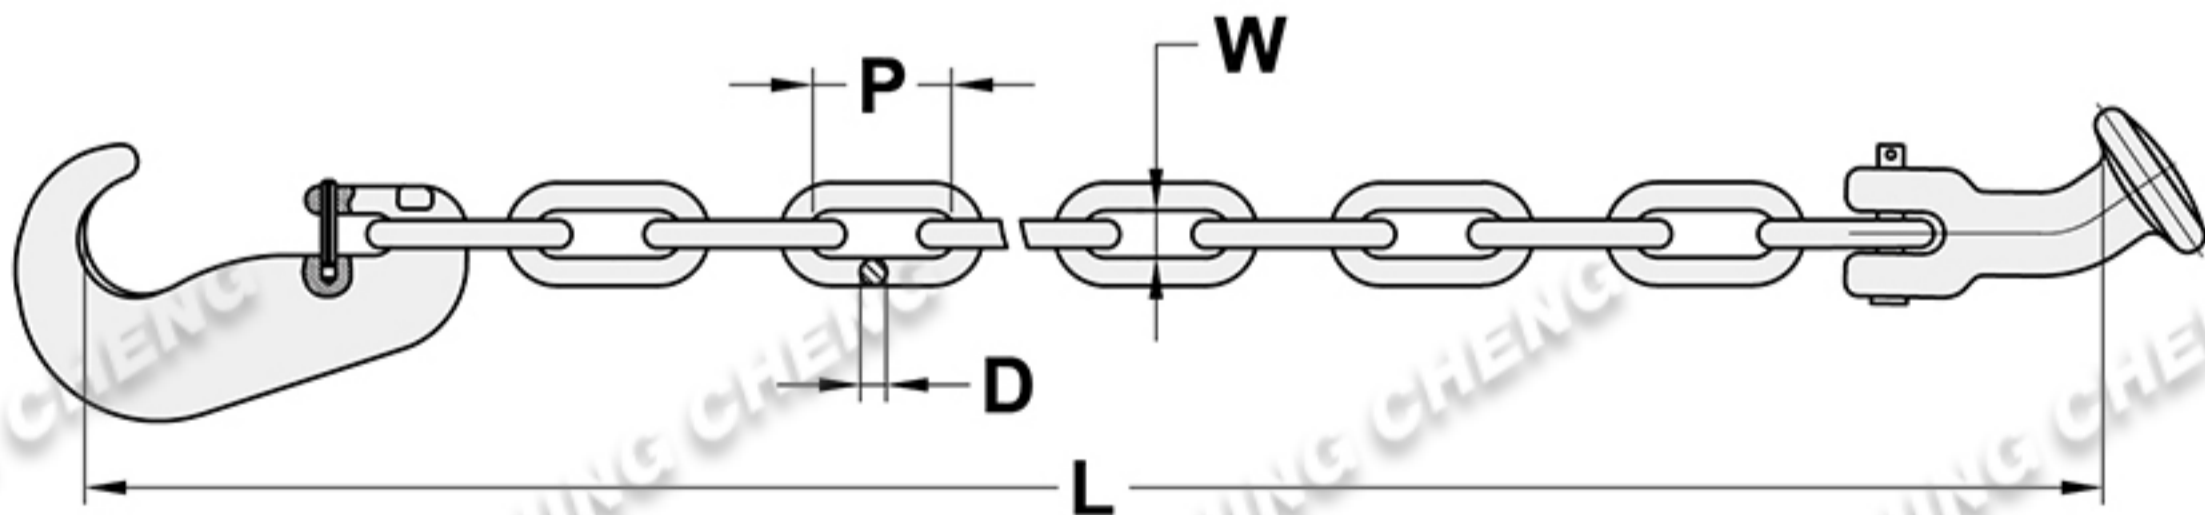

Lashing chain with single C HOOK

Lashing chain with C HOOK / C HOOK

Lashing chain with C HOOK / EL FOOT

Lashing chain with C HOOK / EL FOOT

Item No.	DIA (mm)	P (mm)	W (mm)	B.L. (kn)	Weight/m (kg)
JCC240	13	80	22	200	3
JCC241	11	65	20	150	2.2
JCC242	9	56	15	100	1.6