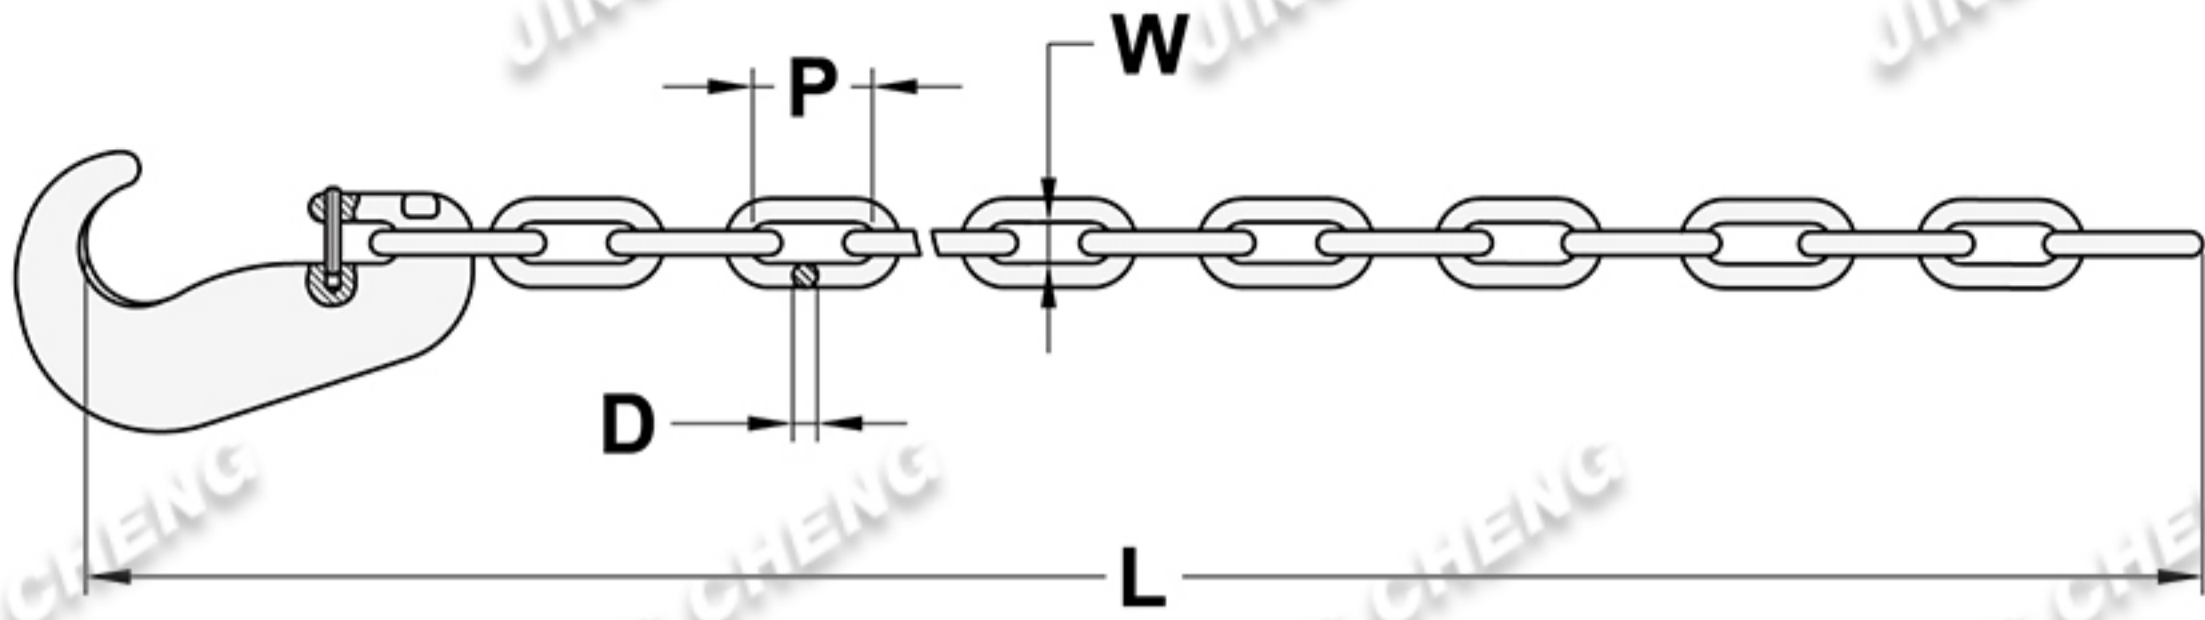

Lashing chain with single C HOOK

Lashing chain with C HOOK / C HOOK

Lashing chain with C HOOK / EL FOOT

Lashing chain with C HOOK / EL FOOT

Item No.	DIA (mm)	P (mm)	W (mm)	B.L. (kn)	Weight/m (kg)
JCC240	13	80	22	200	3
JCC241	11	65	20	150	2.2
JCC242	9	56	15	100	1.6