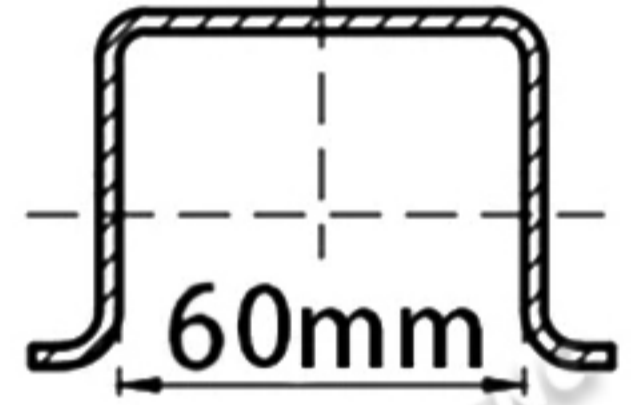

For 50mm Hitch Ball
Emark Approval Capacity 800KG

Usage Scenario