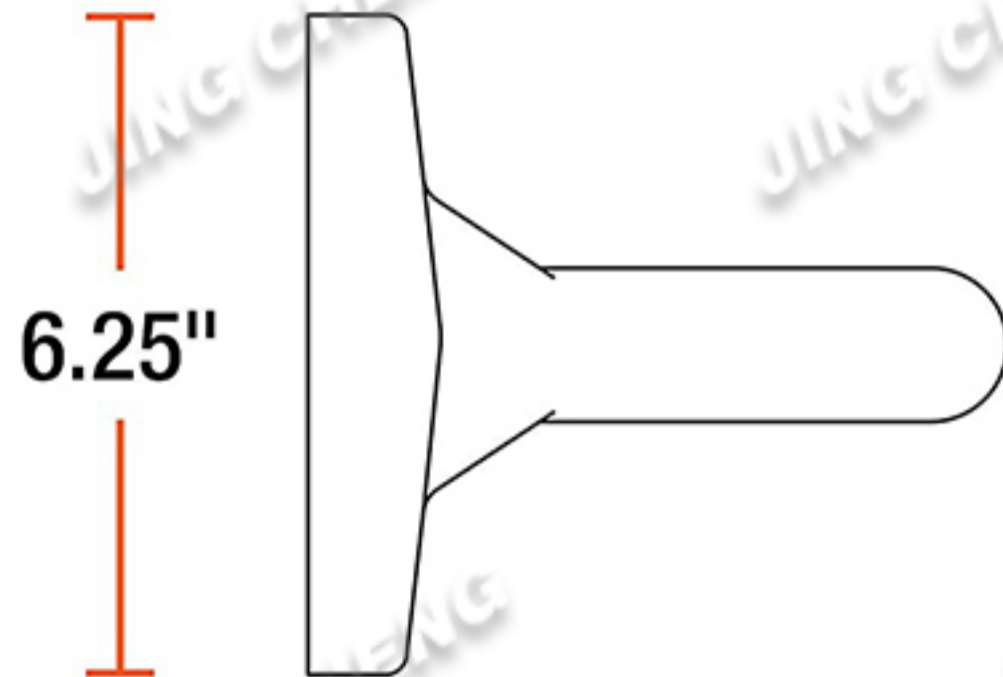

60,000 lbs. gross trailer weight

Top View

Side View