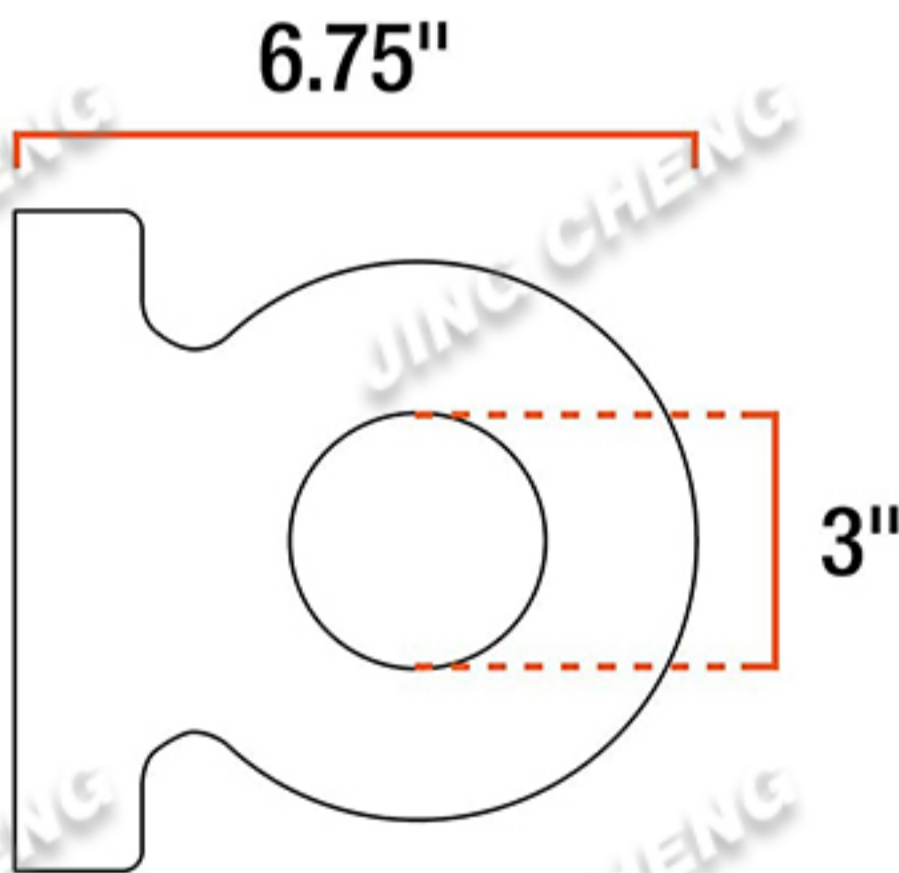

60,000 lbs. gross trailer weight

Top View

Side View