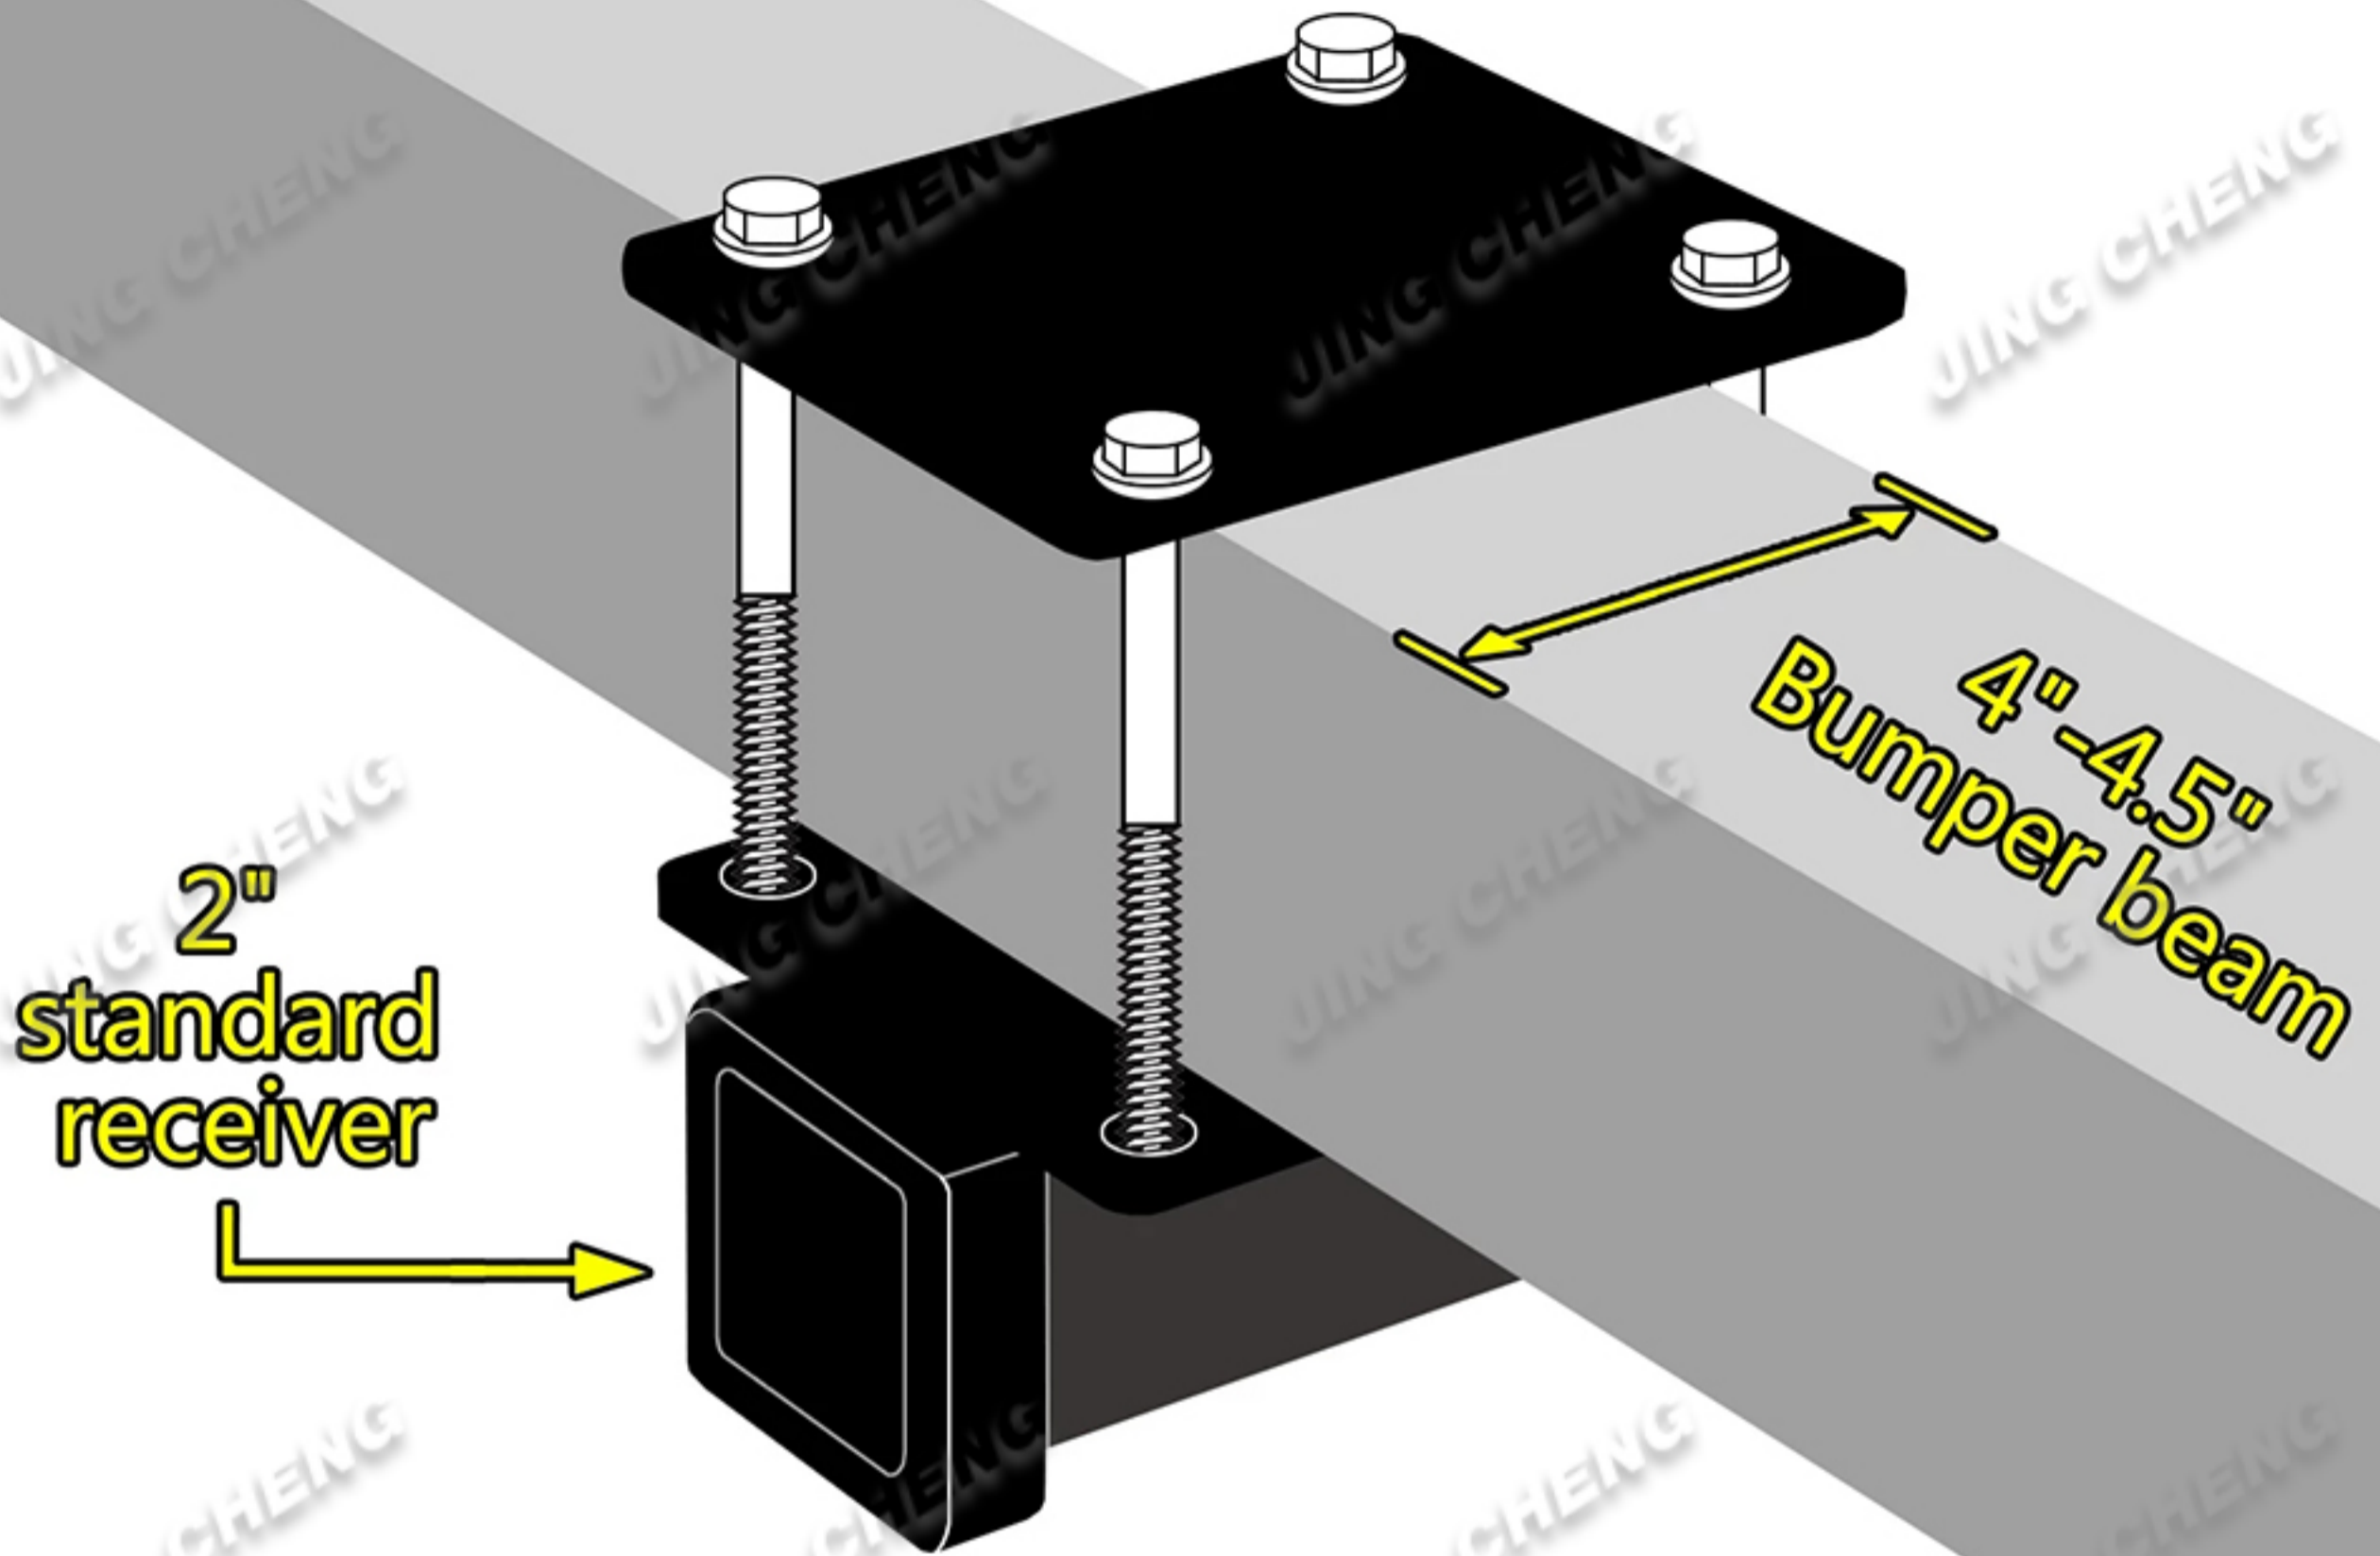

RECEIVER ADAPTER

SIZE DISPLAY

2" Receiver

200 LBS

4.5" Max

If you are in need of other types not listed in our catalogue please contact our sales department.