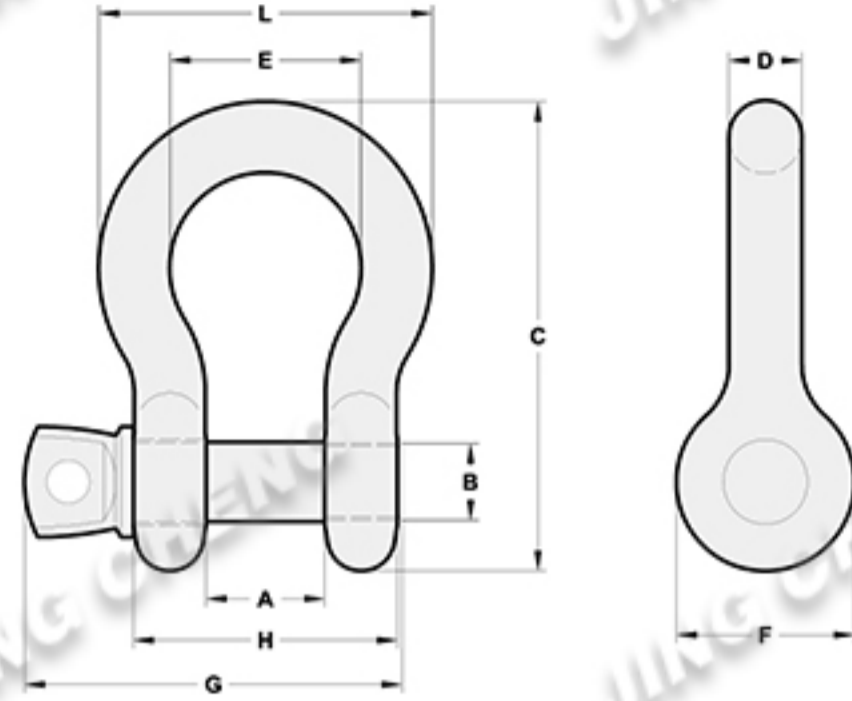

HITCH RECEIVER D RING SHACKLE

ITEM NO.	Size (in.)	Working Load Limit (t)	Weight Each (lbs)	Dimensions (mm)									
				A	B	C	D	E	F	H	K	L	P
JCT001	1/2	2	0.72	20.6	16	47	12.7	33.1	30	83.5	46	58.5	77.5
JCT002	5/8	3.25	1.37	27	19	60	16	42	39	106	59	74	97
JCT003	3/4	4.75	2.35	31.8	22.1	71	19	51	47	125	69.8	89	109

SYNTHETIC SOFT SHACKLE

One Pimple Double Neck
Not easy to fall off

ITEM NO.	Size (A x B)	Breaking Strength (kg)	Weight Each (kg)
JCT004	6mm*6inch	5000	0.1
JCT005	8mm*6inch	8850	0.1
JCT006	9mm*6inch	11000	0.1
JCT007	10mm*6inch	13600	0.2
JCT008	11mm*6inch	15340	0.2
JCT009	12mm*6inch	17550	0.2
JCT010	13mm*6inch	20280	0.2
JCT011	14mm*6inch	30550	0.21