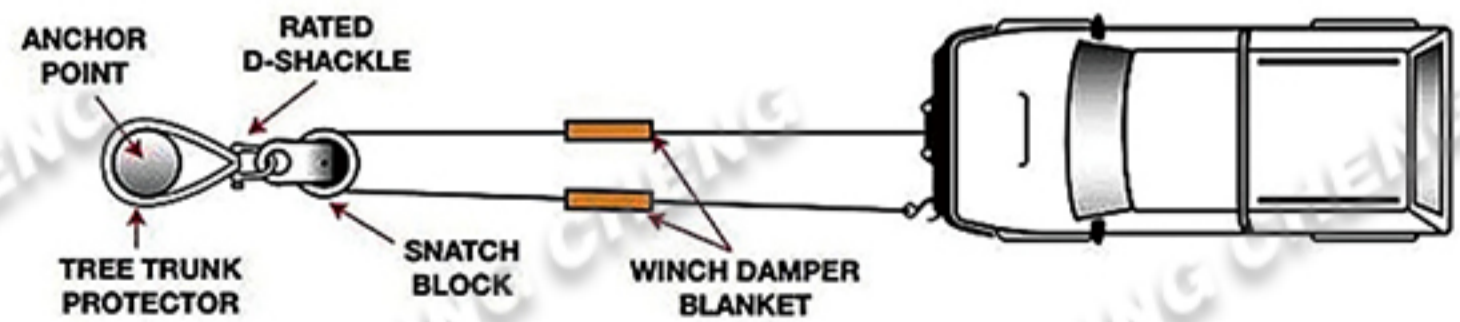

SNATCH BLOCK

ITEM NO.	Max Capacity (t)	Wire Rope Size (mm)	Weight Each (kg)	Dimensions (mm)		
				A	B	L
JCT015	4	10	1.03	38	78	145
JCT016	8	15	2.64	54	125	235
JCT017	10	15	3.40	74.5	130	270

The Use Of The Snatch Block Pulley

*Dual Strings

*Multi-Strings

SNATCH BLOCK

Material: Carbon Steel

Size: 10t

Finishing: Powder Coating

Color: Yellow, red,
green, etc

Package: Bubble Bag+Carton+Pallet or Customized

Working Load Limit (t)	Breaking Strength (t)	Weight (kg)	Dimensions(mm)		
			a	b	c
10	25	3.2	193	113	42

The Use Of The Snatch Block Pulley

*Dual Strings

*Multi-Strings

• ALUMINUM SNATCH BLOCK

• STEEL MEGA SNATCH BLOCK