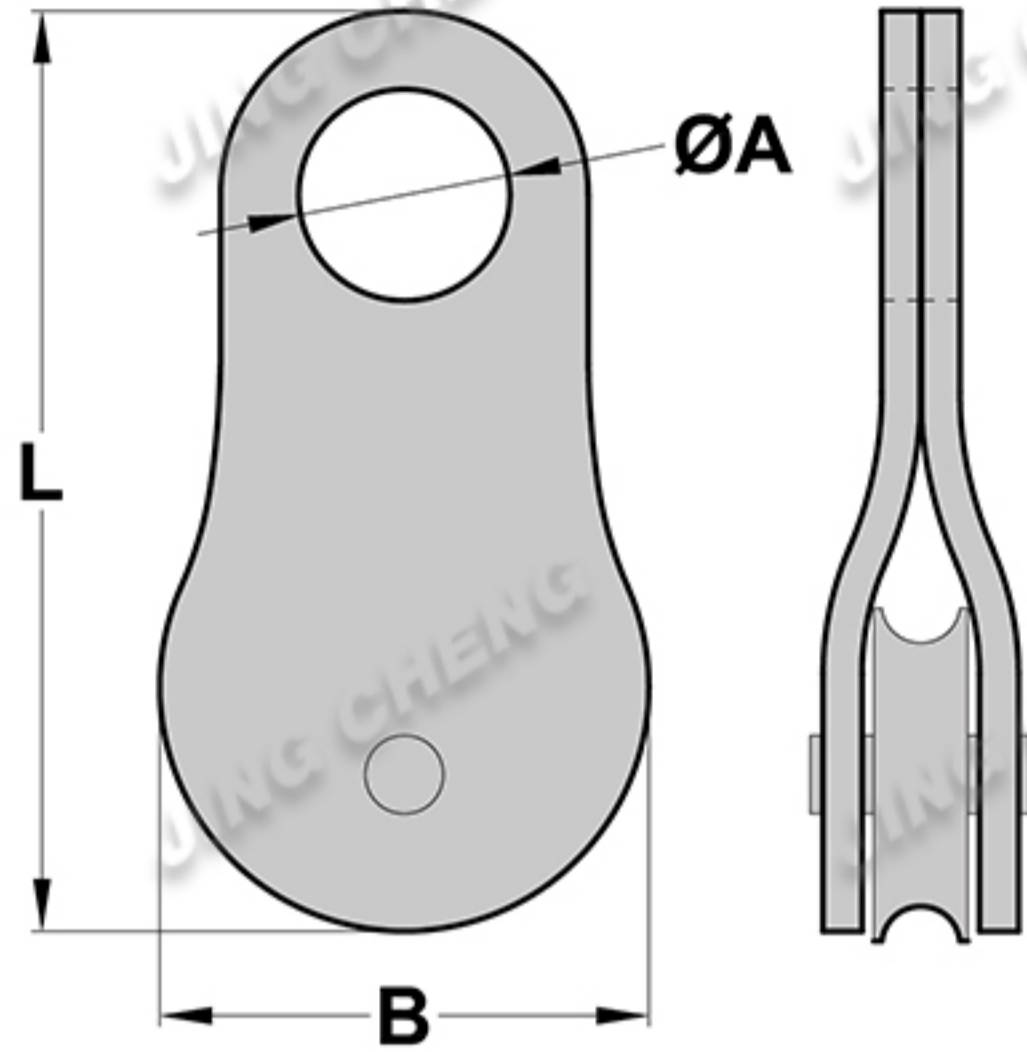

SNATCH BLOCK

ITEM NO.	Max Capacity (t)	Wire Rope Size (mm)	Weight Each (kg)	Dimensions (mm)		
				A	B	L
JCT015	4	10	1.03	38	78	145
JCT016	8	15	2.64	54	125	235
JCT017	10	15	3.40	74.5	130	270

The Use Of The Snatch Block Pulley

*Dual Strings

*Multi-Strings

SNATCH BLOCK

Material: Carbon Steel

Size: 10t

Finishing: Powder Coating

Color: Yellow, red,
green, etc

Package: Bubble Bag+Carton+Pallet or Customized

Working Load Limit (t)	Breaking Strength (t)	Weight (kg)	Dimensions(mm)		
			a	b	c
10	25	3.2	193	113	42

The Use Of The Snatch Block Pulley

*Dual Strings

*Multi-Strings

• ALUMINUM SNATCH BLOCK

• STEEL MEGA SNATCH BLOCK