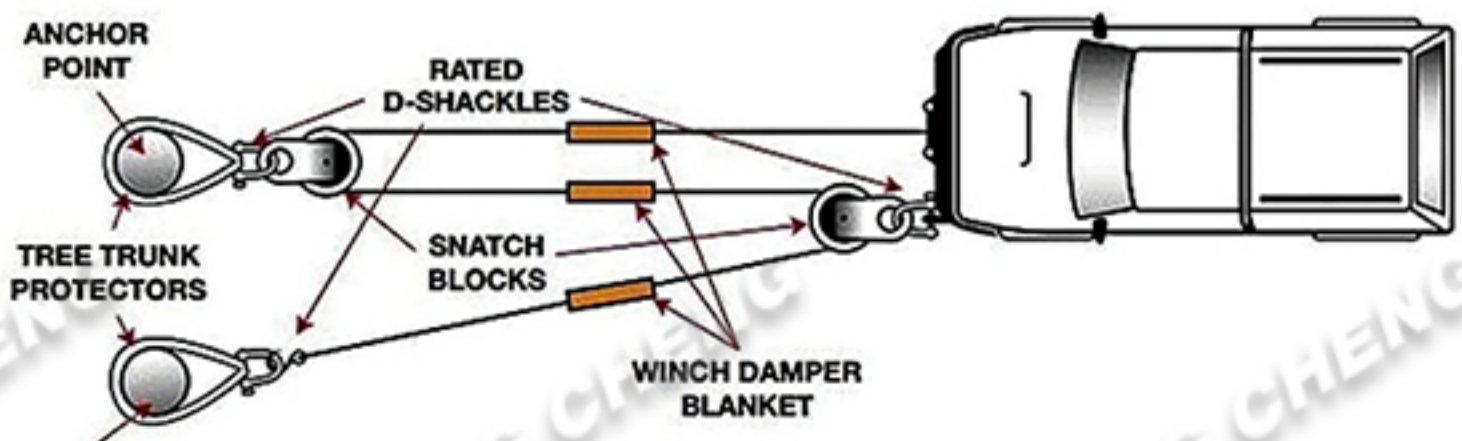

*Dual Strings

*Multi-Strings

SNATCH BLOCK

Material: Carbon Steel

Size: 10t

Finishing: Powder Coating

Color: Yellow, red,
green, etc

Package: Bubble Bag+Carton+Pallet or Customized

Working Load Limit (t)	Breaking Strength (t)	Weight (kg)	Dimensions(mm)		
			a	b	c
10	25	3.2	193	113	42

The Use Of The Snatch Block Pulley

*Dual Strings

*Multi-Strings

• ALUMINUM SNATCH BLOCK

• STEEL MEGA SNATCH BLOCK