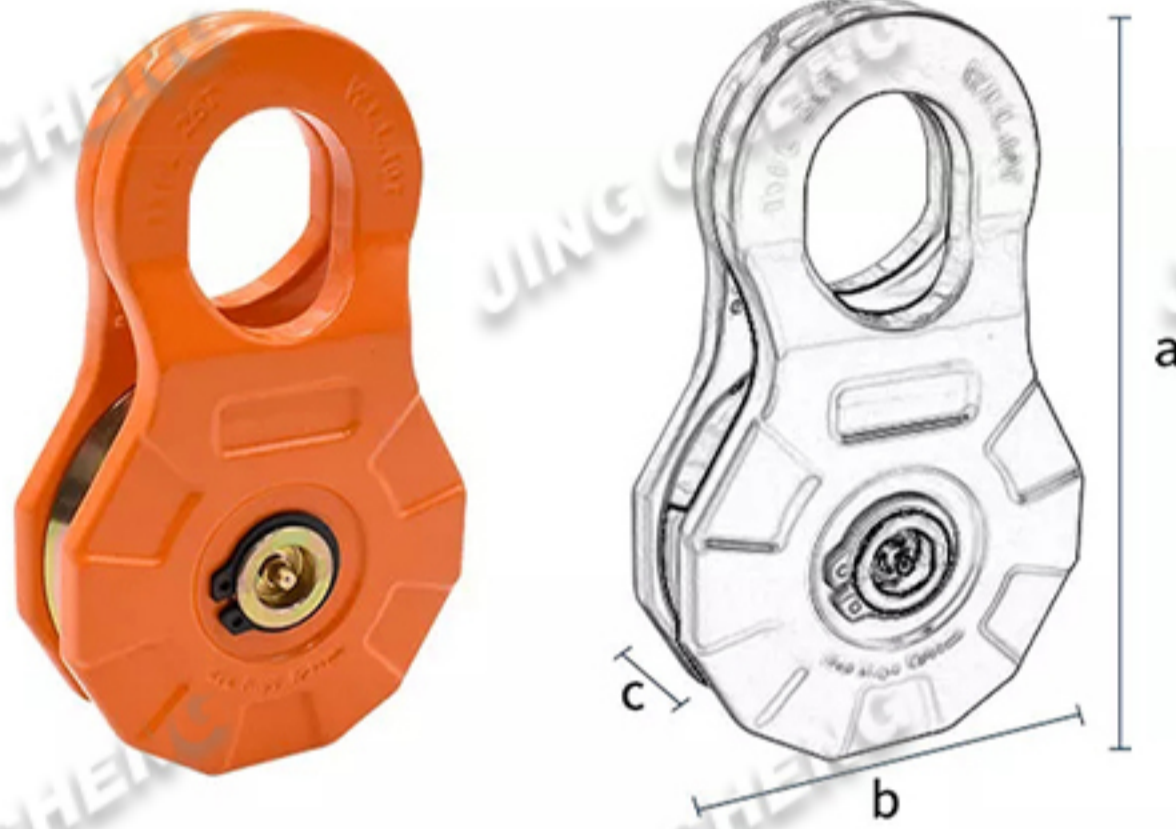

SNATCH BLOCK

ITEM NO.	Max Capacity (t)	Wire Rope Size (mm)	Weight Each (kg)	Dimensions (mm)		
				A	B	L
JCT015	4	10	1.03	38	78	145
JCT016	8	15	2.64	54	125	235
JCT017	10	15	3.40	74.5	130	270

The Use Of The Snatch Block Pulley

*Dual Strings

*Multi-Strings

SNATCH BLOCK

Material: Carbon Steel

Size: 10t

Finishing: Powder Coating

Color: Yellow, red,
green, etc

Package: Bubble Bag+Carton+Pallet or Customized

Working Load Limit (t)	Breaking Strength (t)	Weight (kg)	Dimensions(mm)		
			a	b	c
10	25	3.2	193	113	42

The Use Of The Snatch Block Pulley

*Dual Strings

*Multi-Strings

• ALUMINUM SNATCH BLOCK

• STEEL MEGA SNATCH BLOCK