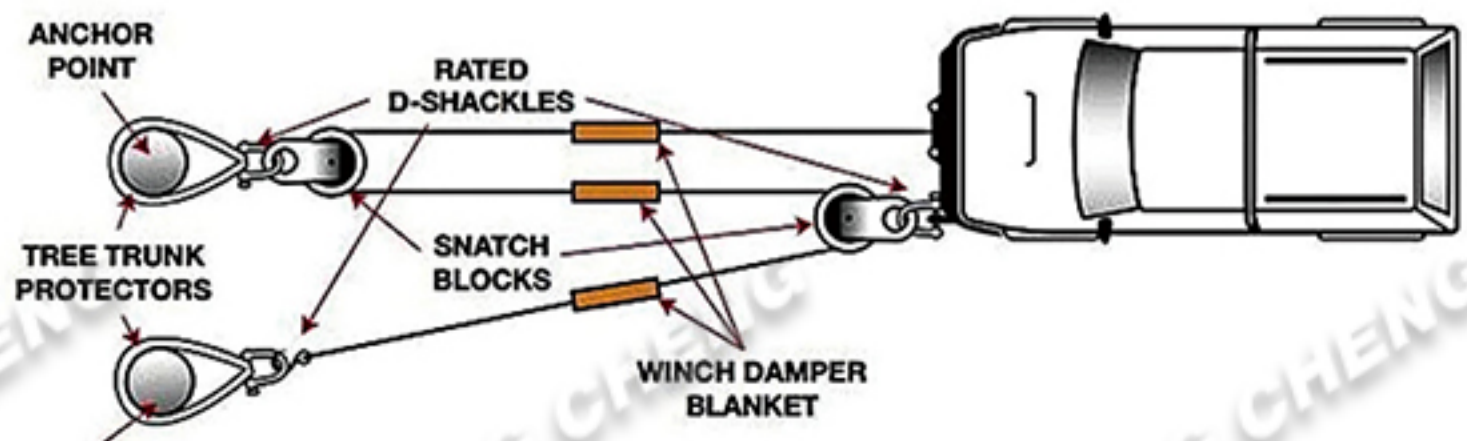

SNATCH BLOCK

ITEM NO.	Max Capacity (t)	Wire Rope Size (mm)	Weight Each (kg)	Dimensions (mm)		
				A	B	L
JCT015	4	10	1.03	38	78	145
JCT016	8	15	2.64	54	125	235
JCT017	10	15	3.40	74.5	130	270

The Use Of The Snatch Block Pulley

*Dual Strings

*Multi-Strings

SNATCH BLOCK

Material: Carbon Steel

Size: 10t

Finishing: Powder Coating

Color: Yellow, red,
green, etc

Package: Bubble Bag+Carton+Pallet or Customized

Working Load Limit (t)	Breaking Strength (t)	Weight (kg)	Dimensions(mm)		
			a	b	c
10	25	3.2	193	113	42

The Use Of The Snatch Block Pulley

*Dual Strings

*Multi-Strings

• ALUMINUM SNATCH BLOCK

• STEEL MEGA SNATCH BLOCK