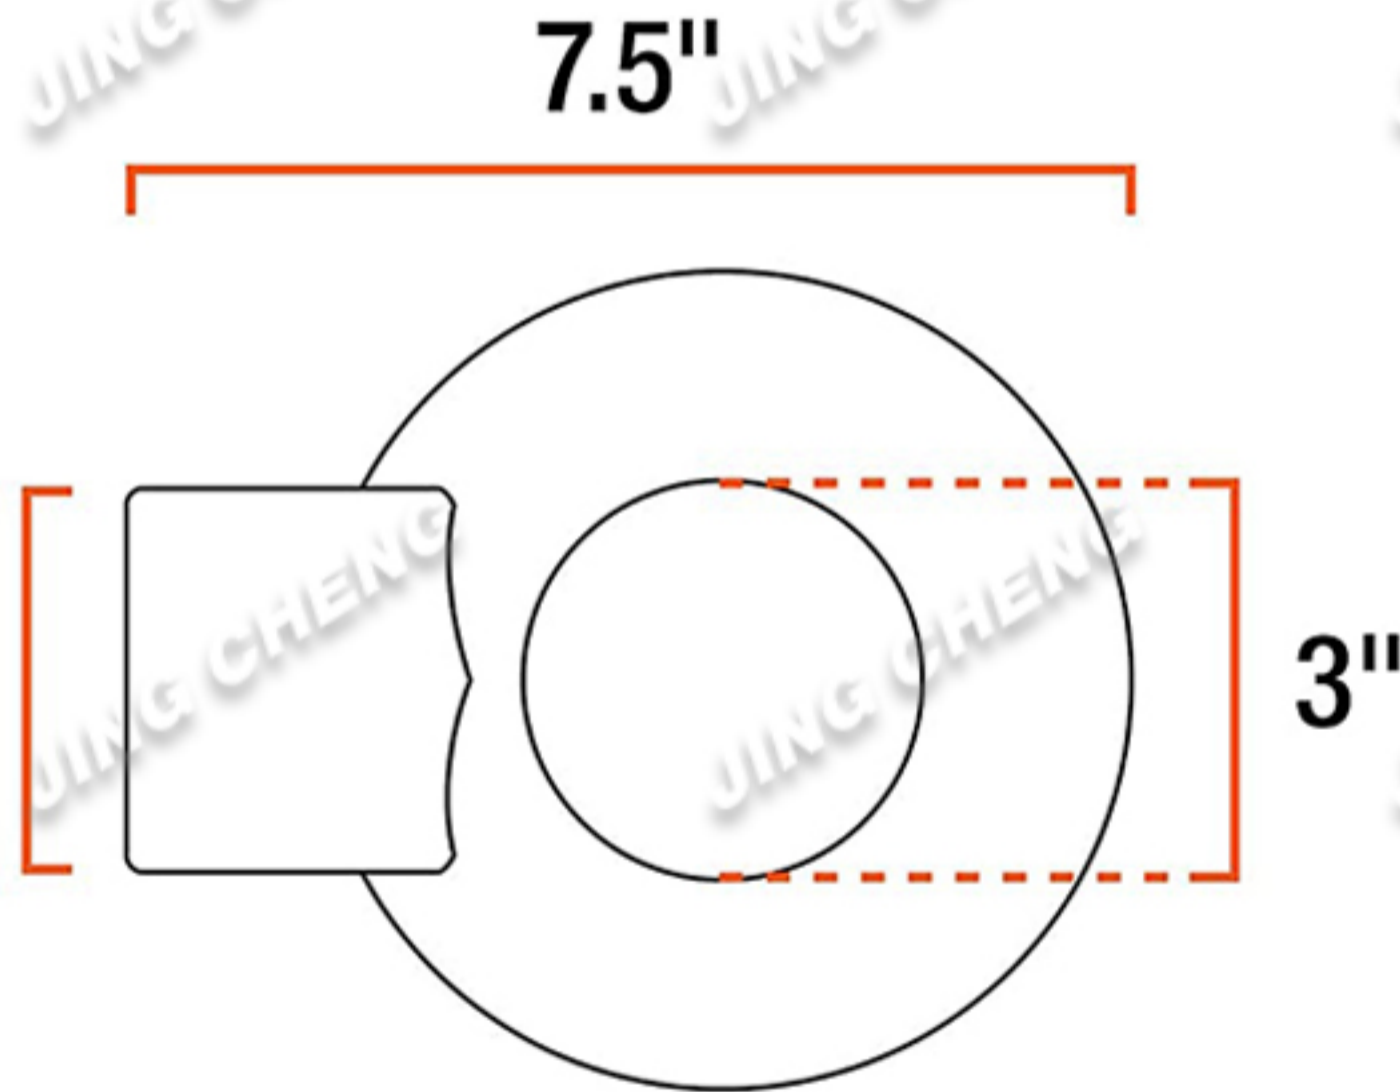

**12,000 lbs. gross trailer weight**

**Top View**