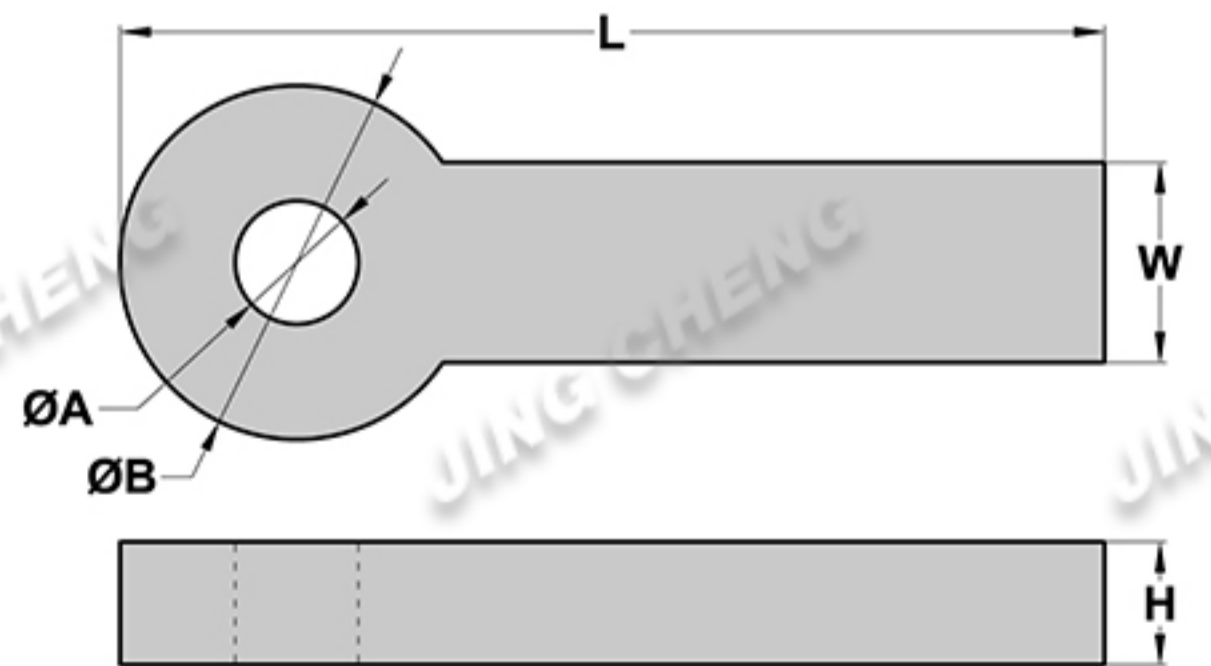

TOW EYE

HEAVY DUTY STRAIGHT TRAILER HITCH EYE

ITEM NO.	Size (in.)	Hole A (mm)	Length L (mm)	Width W (mm)	Depth H (mm)	Material
JCT074	12	50	305	90	30	En8
JCT075	12	50	305	90	40	En8
JCT076	12	50	305	90	40	En16

HEAVY DUTY DRAWBAR TOWING EYE

ITEM NO.	Size B (mm)	Hole A (mm)	Length L (mm)	Width W (mm)	Depth H (mm)	Material
JCT077	112	50	395	80	40	40CrMo

AGRICULTURE TOWING EYE

ITEM NO.	Size B (mm)	Hole A (mm)	Length L (mm)	Width W (mm)	Depth H (mm)	Material
JCT078	115	40	320	65	40	40CrMo