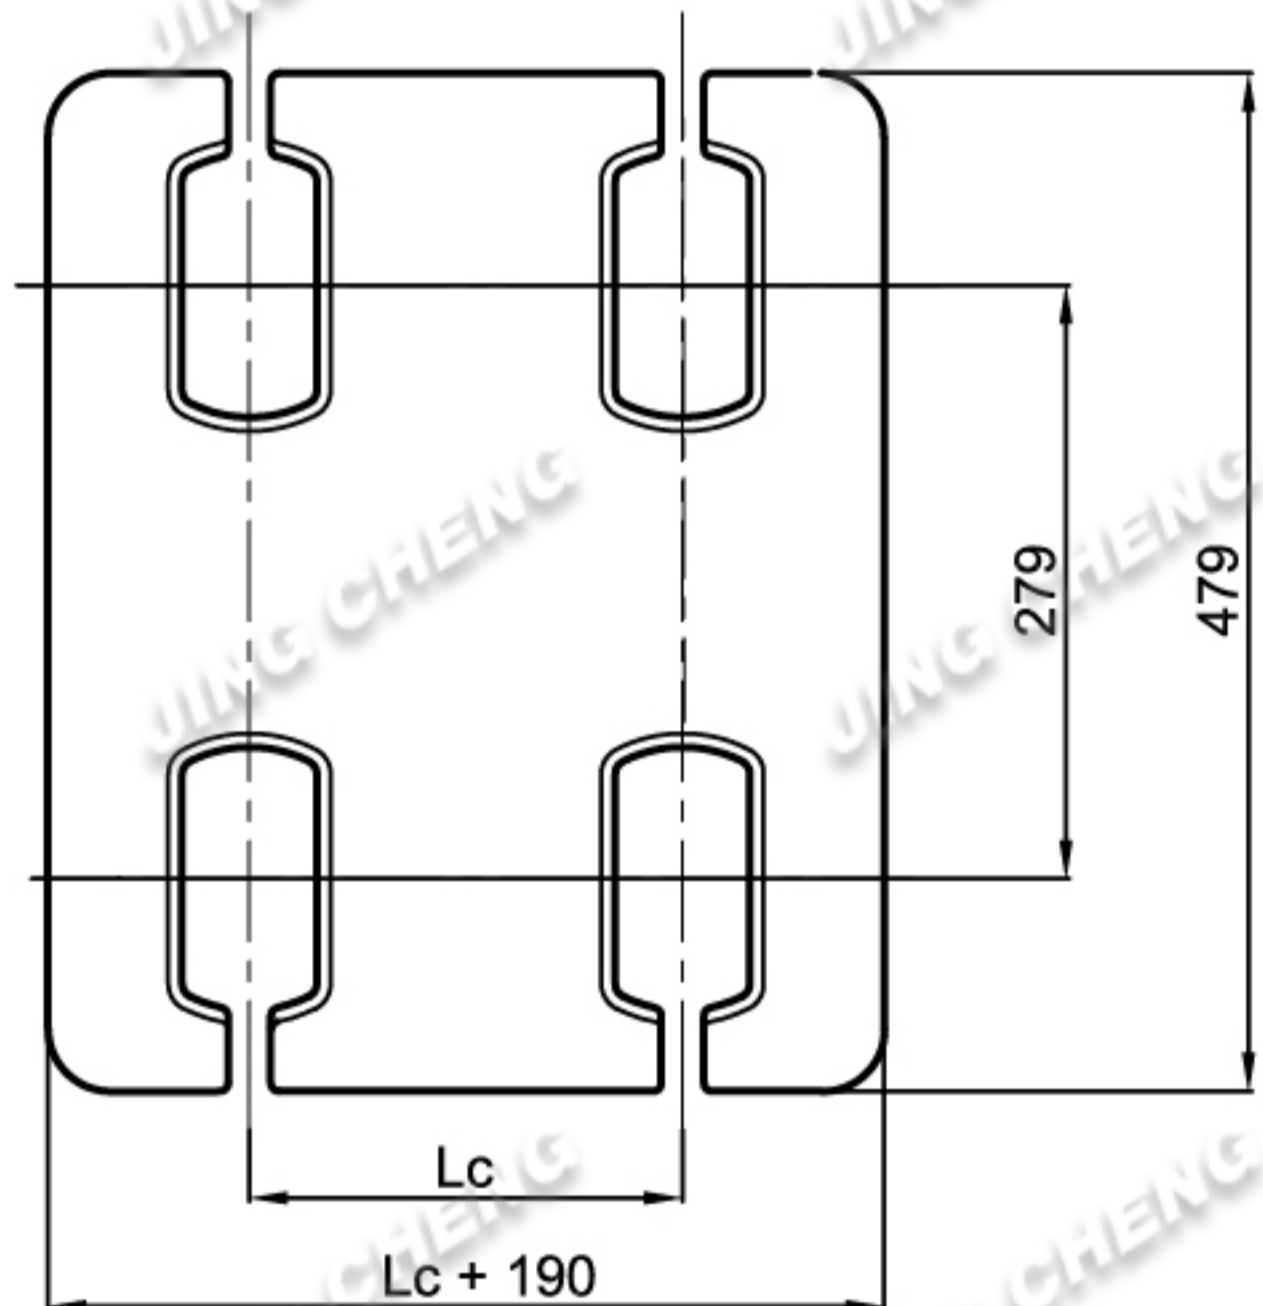

**Single type DP-1**

**Double transversal type DP-2**

**Double longitudinal type DP-3**

**Quadruple type DP-4**

## Specifications:

Classification: All items are approved by major classification societies

Materials: High tensile steel

Finish: Primer

Remark: Other lengths, materials and finish upon request

MODEL NO.	Lc	B.L.	WEIGHT
DP-1	--	500KN	5.4kg
DP-2(Lc)	204/ 216/ 258		12/ 12.60/ 14.2kg
DP-3	--		14.6kg
DP-4(Lc)	204/ 216/ 258		32/ 33.6/ 38kg