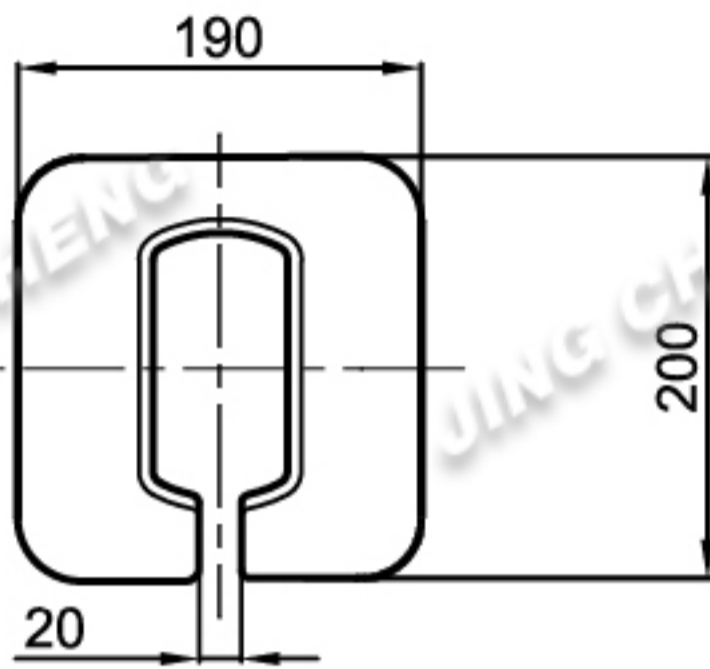

**Single type DP-1**

**Double transversal type DP-2**

**Double longitudinal type DP-3**

**Quadruple type DP-4**

## Specifications:

Classification: All items are approved by major classification societies

Materials: High tensile steel

Finish: Primer

Remark: Other lengths, materials and finish upon request

MODEL NO.	Lc	B.L.	WEIGHT
DP-1	--	500KN	5.4kg
DP-2(Lc)	204/ 216/ 258		12/ 12.60/ 14.2kg
DP-3	--		14.6kg
DP-4(Lc)	204/ 216/ 258		32/ 33.6/ 38kg