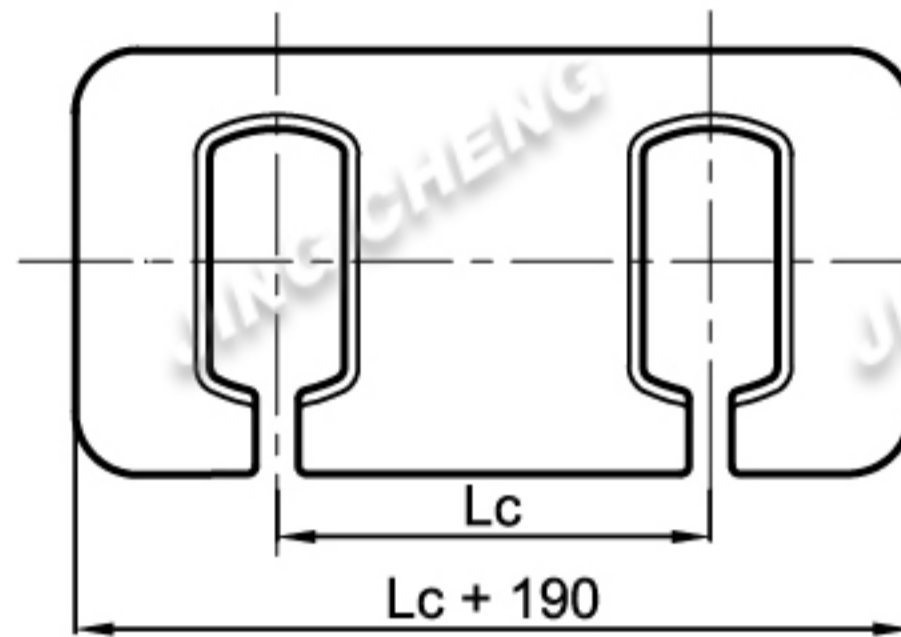

**Single type DP-1**

**Double transversal type DP-2**

**Double longitudinal type DP-3**

**Quadruple type DP-4**

## Specifications:

Classification: All items are approved by major classification societies

Materials: High tensile steel

Finish: Primer

Remark: Other lengths, materials and finish upon request

MODEL NO.	Lc	B.L.	WEIGHT
DP-1	--	500KN	5.4kg
DP-2(Lc)	204/ 216/ 258		12/ 12.60/ 14.2kg
DP-3	--		14.6kg
DP-4(Lc)	204/ 216/ 258		32/ 33.6/ 38kg