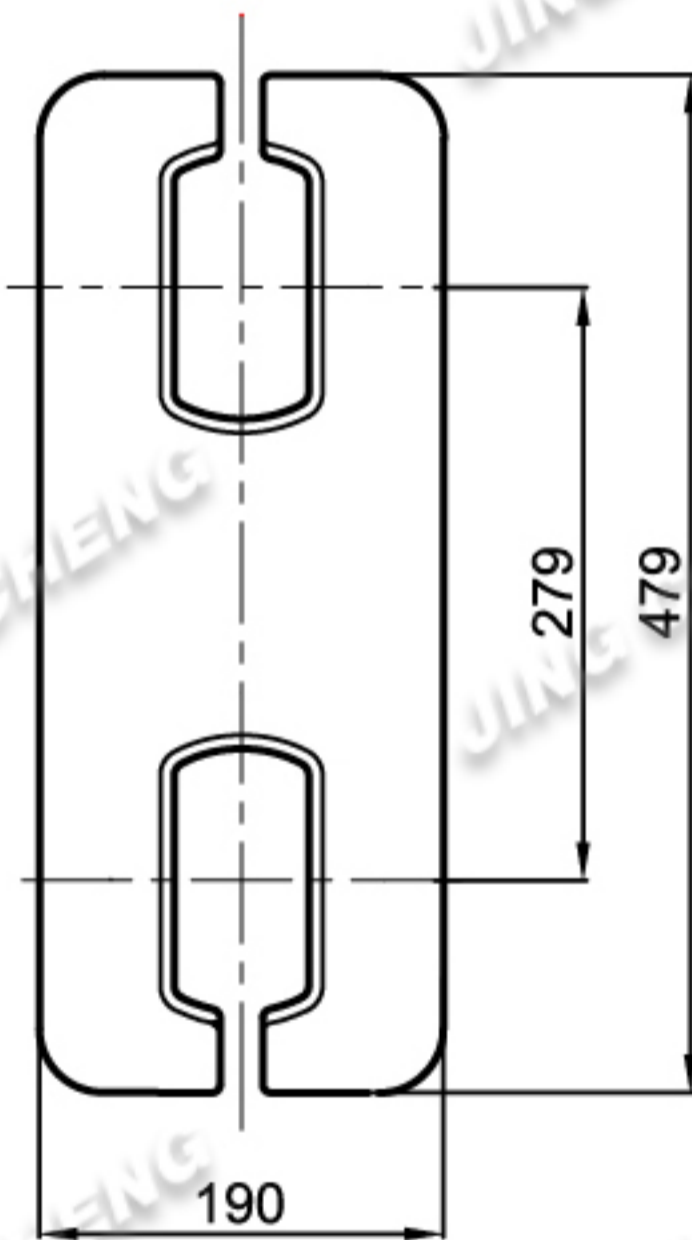

**Single type DP-1**

**Double transversal type DP-2**

**Double longitudinal type DP-3**

**Quadruple type DP-4**

## Specifications:

Classification: All items are approved by major classification societies

Materials: High tensile steel

Finish: Primer

Remark: Other lengths, materials and finish upon request

MODEL NO.	Lc	B.L.	WEIGHT
DP-1	--	500KN	5.4kg
DP-2(Lc)	204/ 216/ 258		12/ 12.60/ 14.2kg
DP-3	--		14.6kg
DP-4(Lc)	204/ 216/ 258		32/ 33.6/ 38kg