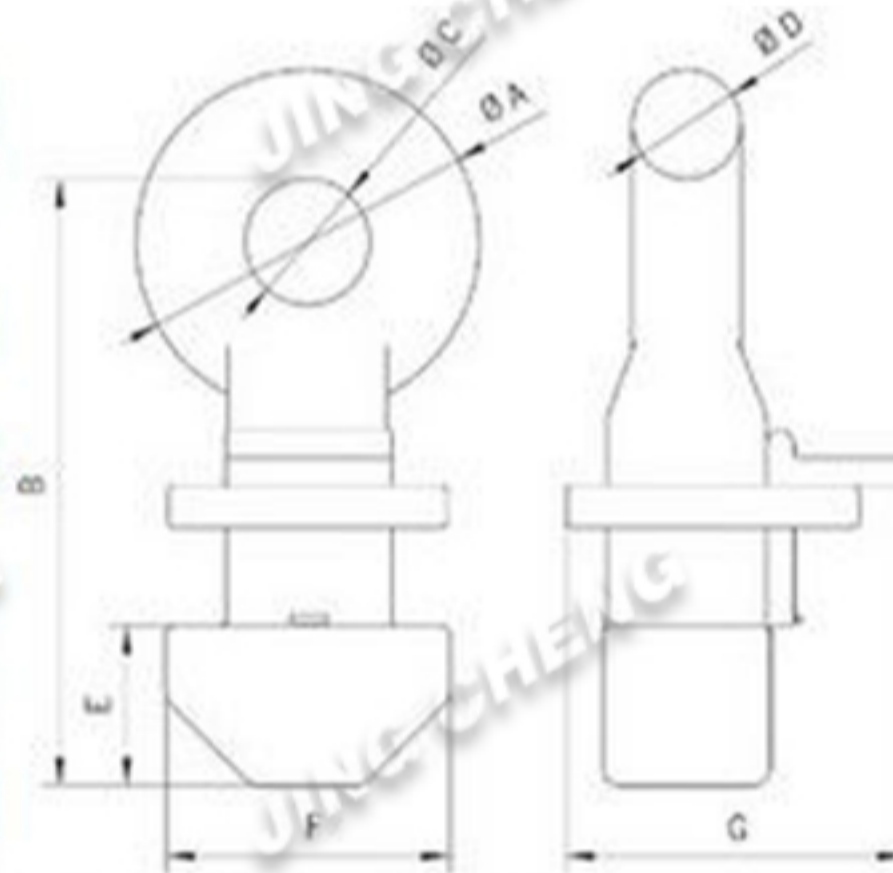

**Container Lifting Lug  
CLB Side Lifting**

**Container Lifting Lug  
CLT Top Lifting**

Model	WLL kg*	Type of lifting	Sling angle from vertical	A mm	B mm	C mm	D mm	E mm	F mm	G mm	Weight kg*
CLB	32000 40000 50000	SIDE	500 360 Vertical	152	181	45	37	73	75	40	18
CLT	56000	TOP	Vertical	123	217	45	39	57	101	121	28