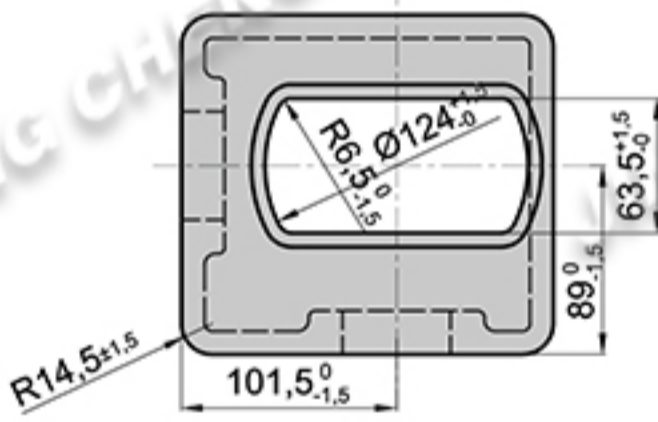

CONTAINER CASTING CORNER FITTINGS

JCF001

Top corner fitting
TR

right

TL left

Bottom corner fitting
BL

left

right