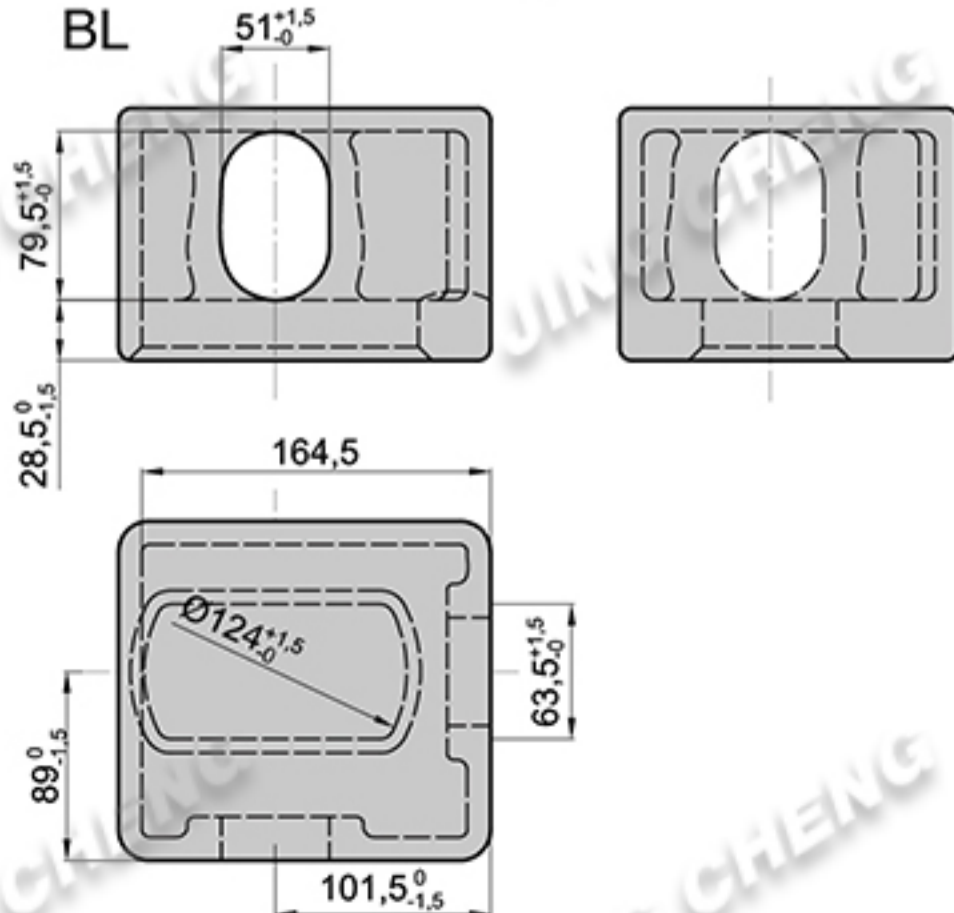

CONTAINER CASTING CORNER FITTINGS

JCF001

Top corner fitting
TR

right

TL left

Bottom corner fitting
BL

left

right