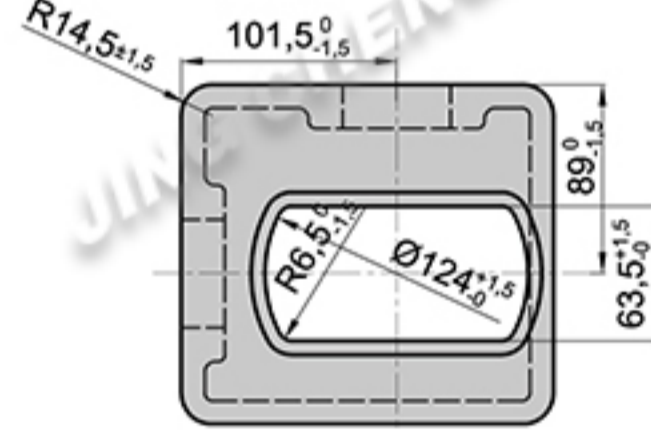

CONTAINER CASTING CORNER FITTINGS

JCF001

Top corner fitting
TR

right

TL left

Bottom corner fitting
BL

left

right