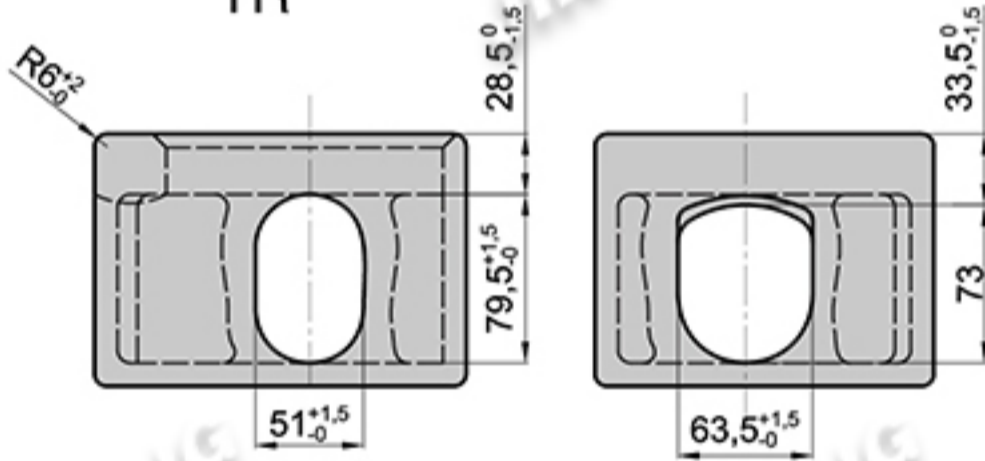

CONTAINER CASTING CORNER FITTINGS

JCF001

Top corner fitting
TR

right

TL left

Bottom corner fitting
BL

left

right