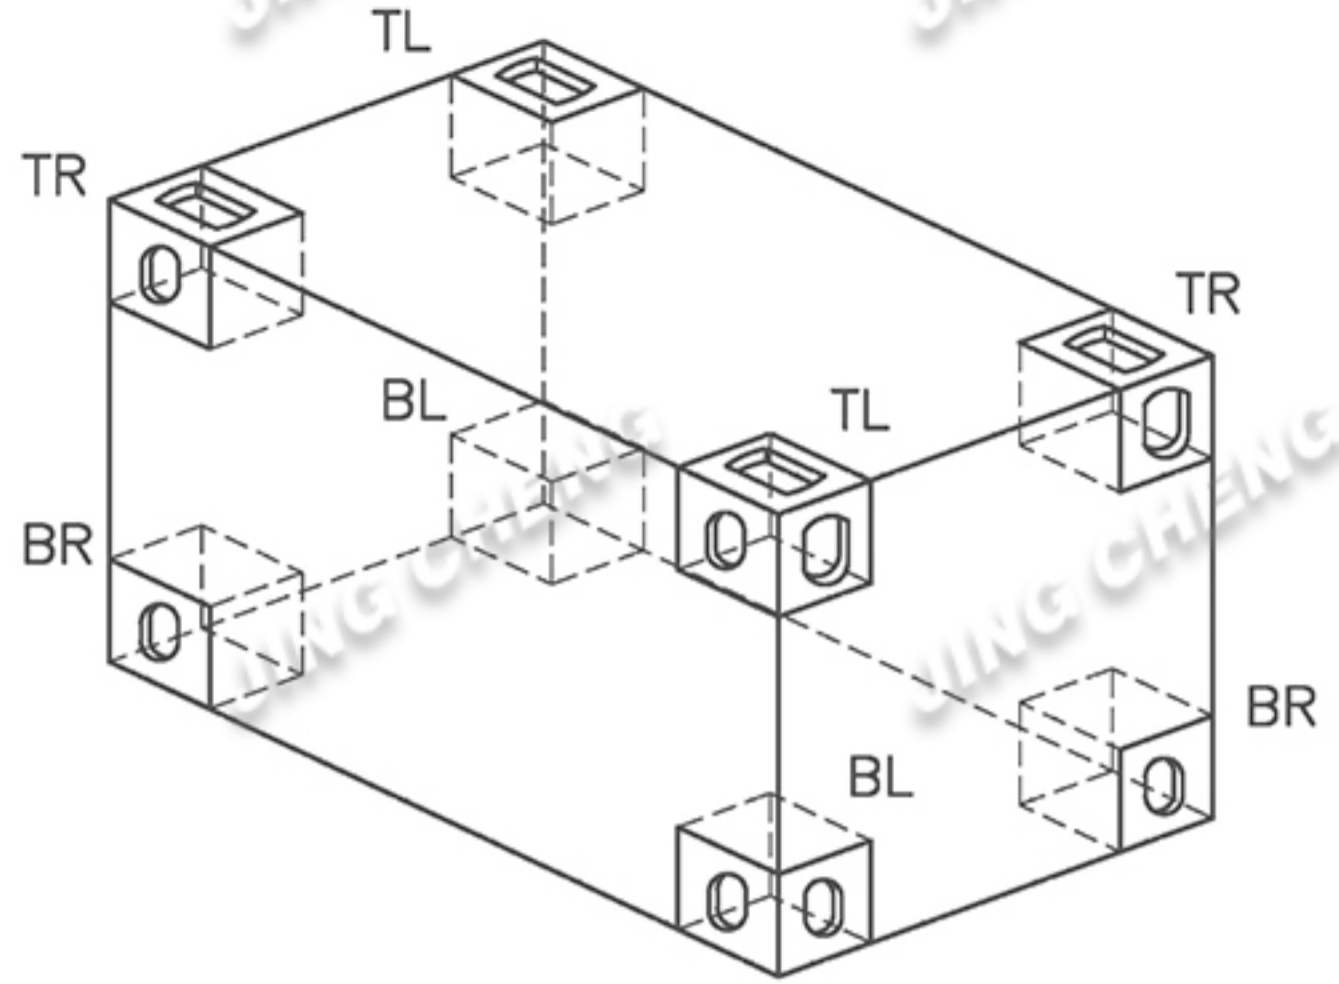

CONTAINER CASTING CORNER FITTINGS

JCF001

Top corner fitting
TR

right

TL left

Bottom corner fitting
BL

left

right