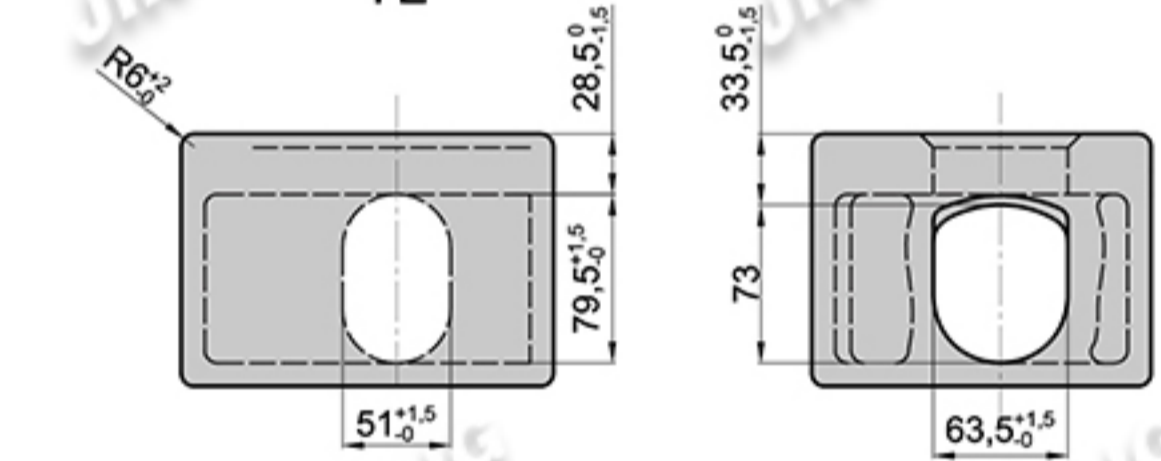

CONTAINER CASTING CORNER FITTINGS

JCF001

Top corner fitting
TR

right

TL left

Bottom corner fitting
BL

left

right