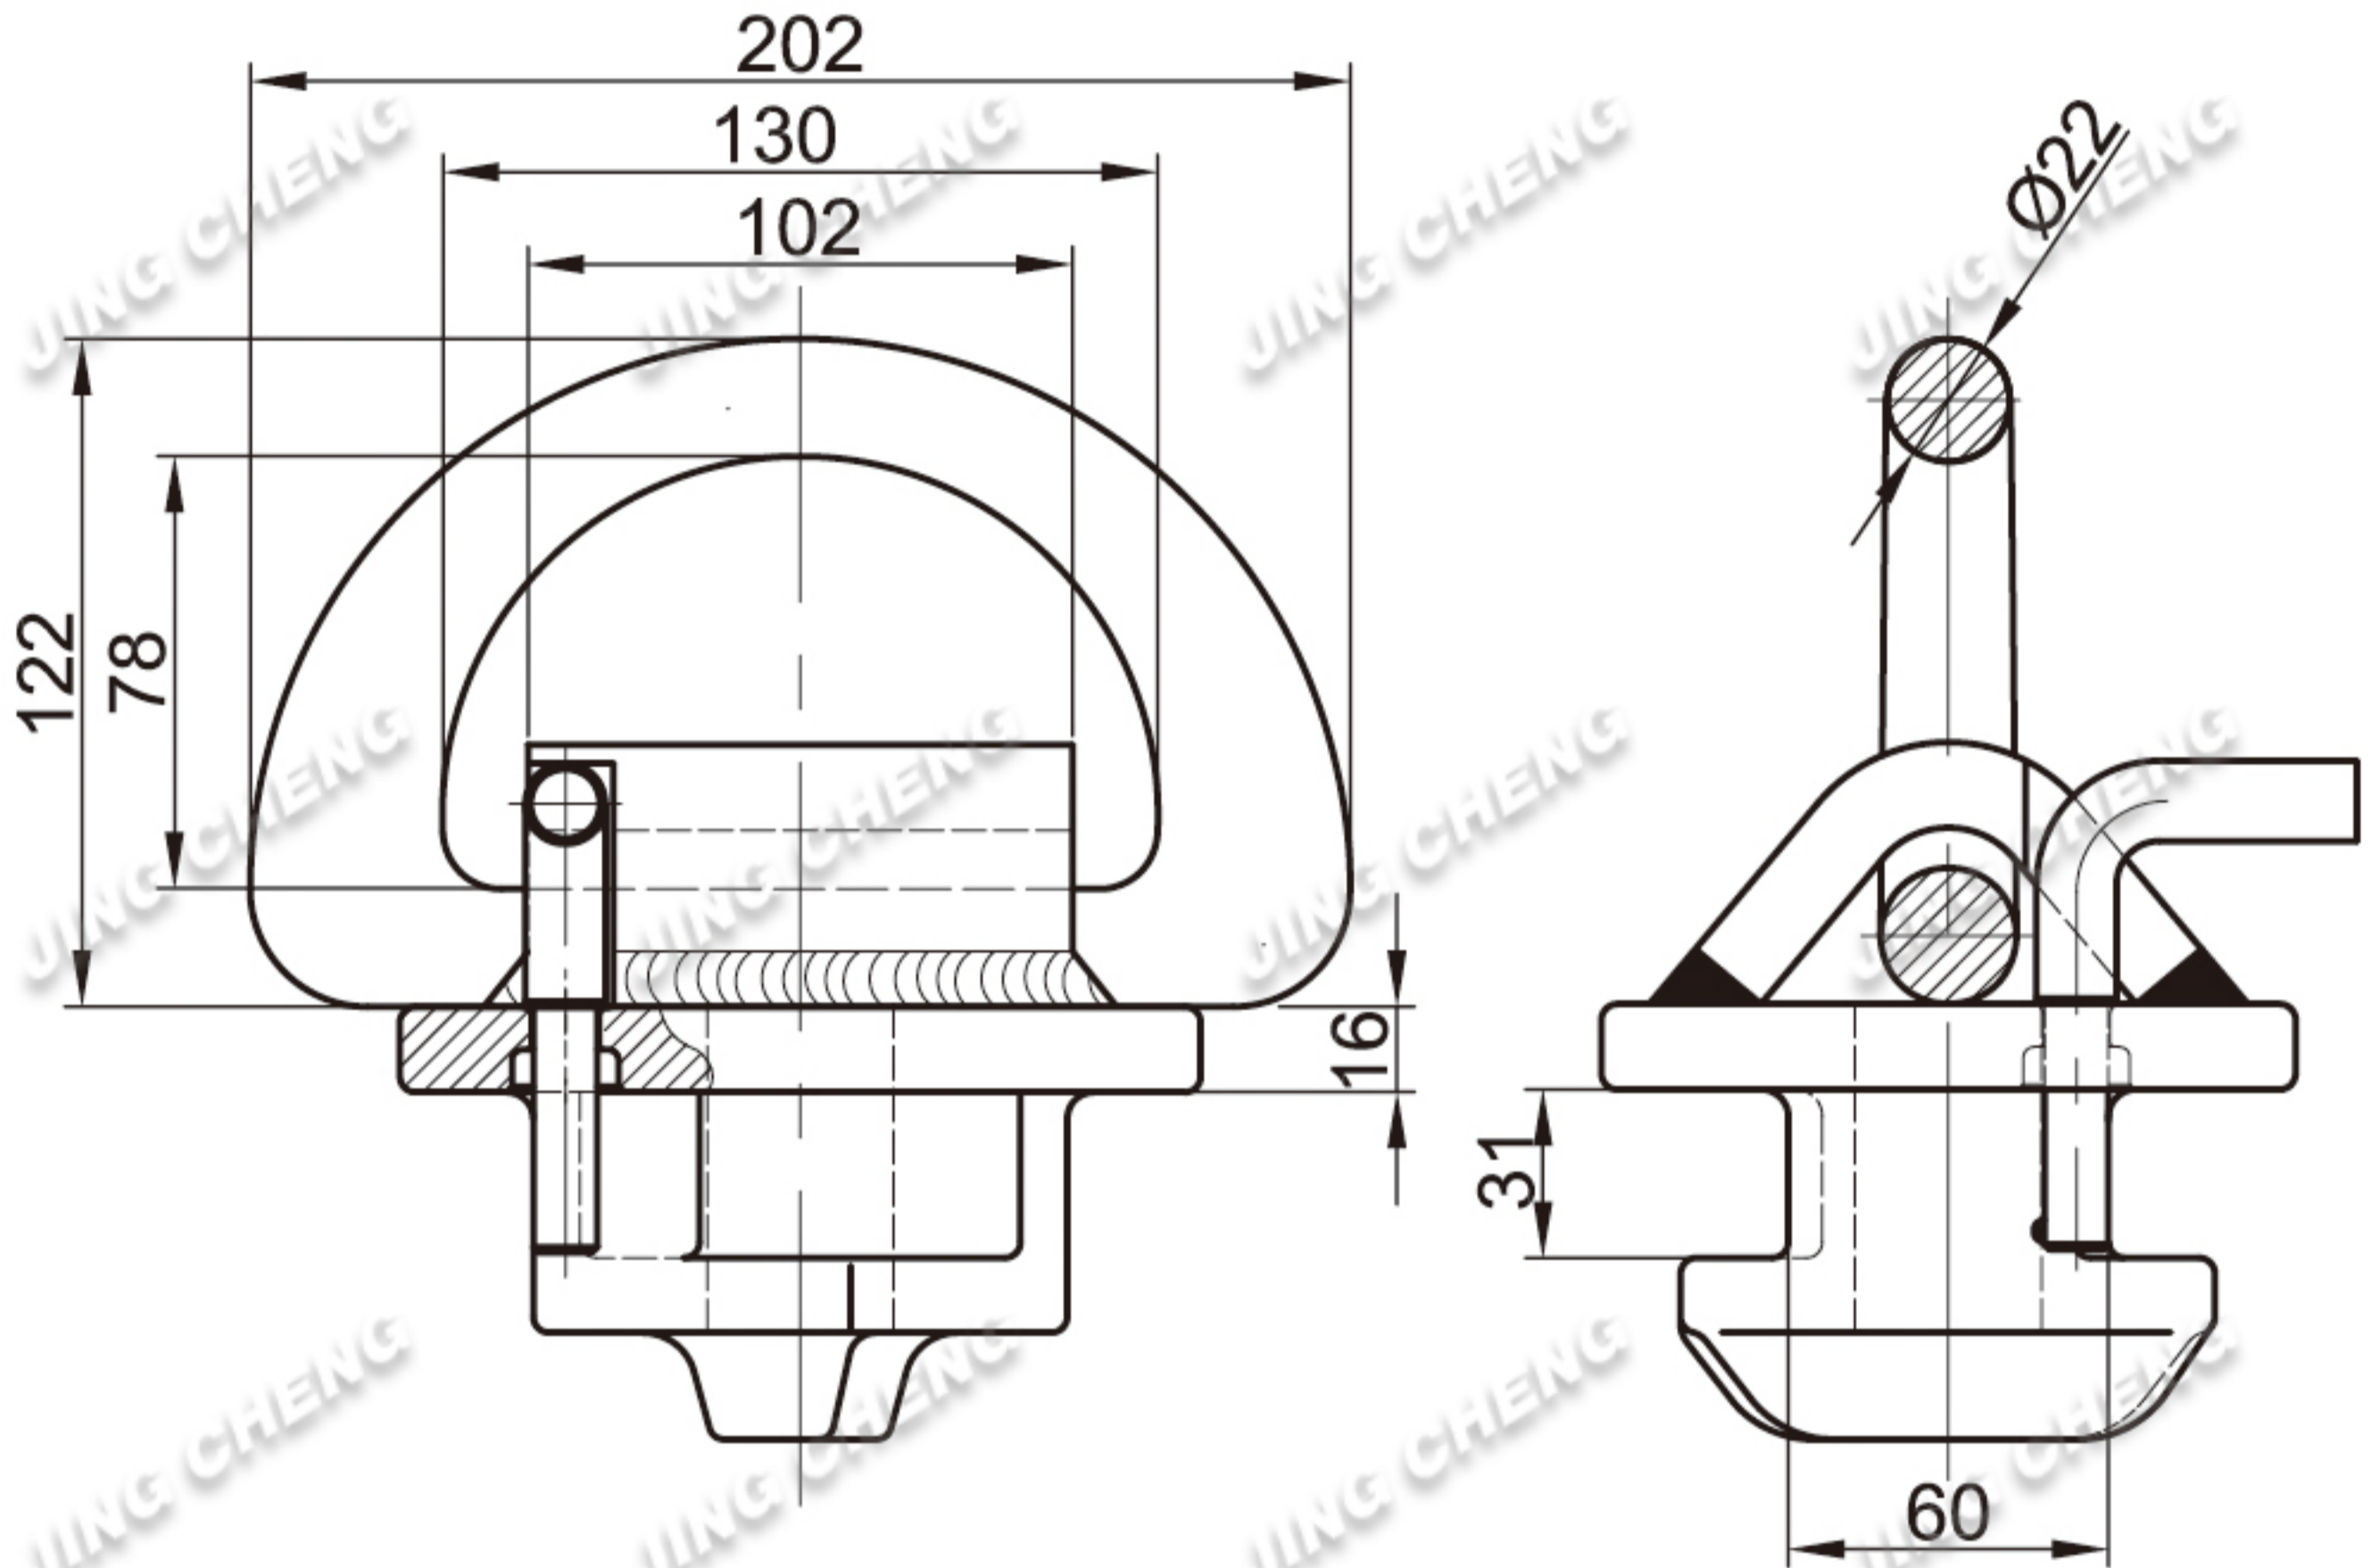

## Turn foot type DR-5

MODEL NO.	B.L.	WEIGHT
DR-5	353KN	8.5KG