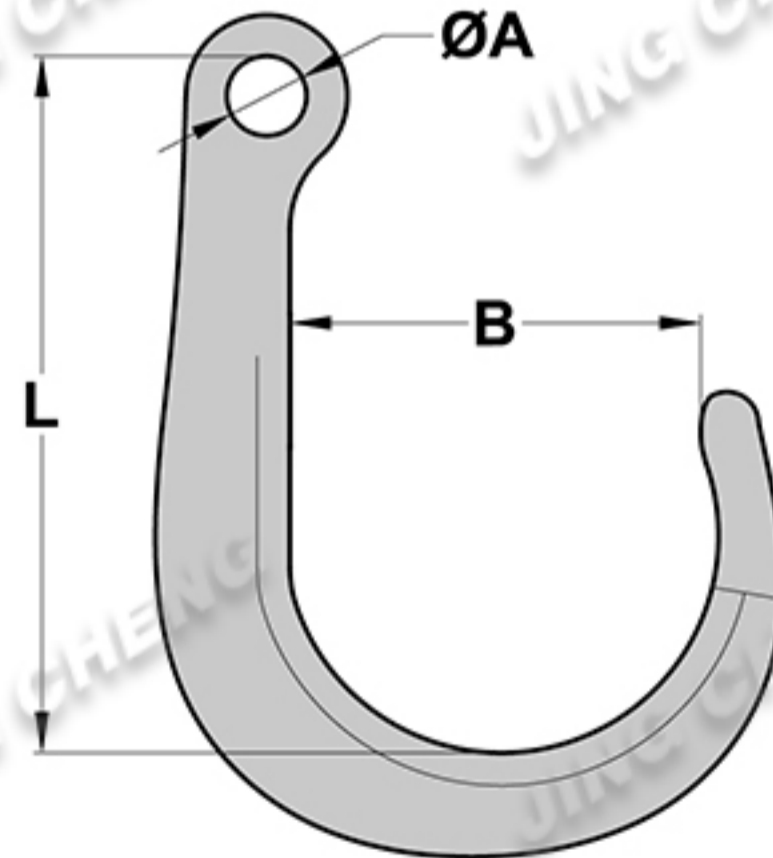

CLEVIS J HOOK

Item No.	Size (in.)	Weight Each (kg)	Working Load Limit (t)	Dimensions (mm)			
				A	B	C	D
JCH208	8	1.24	2.11	210	12.4	12.7	25.5
JCH209	15	1.50	2.11	366.8	12.4	12.7	23.7

J TYPE HOOK WITH ROUND HOLE

Item No.	Size (in)	Weight Each (kg)	Working Load Limit (t)	Dimensions (mm)		
				A	L	B
JCH210	8	1.31	2.11	19.5	168.0	105.5
JCH211	15	2.22	2.11	19.5	347.2	105.5

J TYPE HOOK WITH ELLIPSE HOLE

Item No.	Size (in)	Weight Each (kg)	Working Load Limit (t)	Dimensions (mm)			
				A	B	H	L
JCH212	8	1.5	2.45	32.0	19.5	162.0	146.0
JCH213	15	2.0	2.45	32.0	19.5	318.2	157.3

J TYPE HOOK WITH ROUND HOLE

Item No.	Size (in)	Weight Each (kg)	Working Load Limit (t)	Dimensions (mm)		
				A	H	L
JCH214	8	1.5	2.45	19.5	162.0	146.0
JCH215	15	2.0	2.45	19.5	318.2	157.3