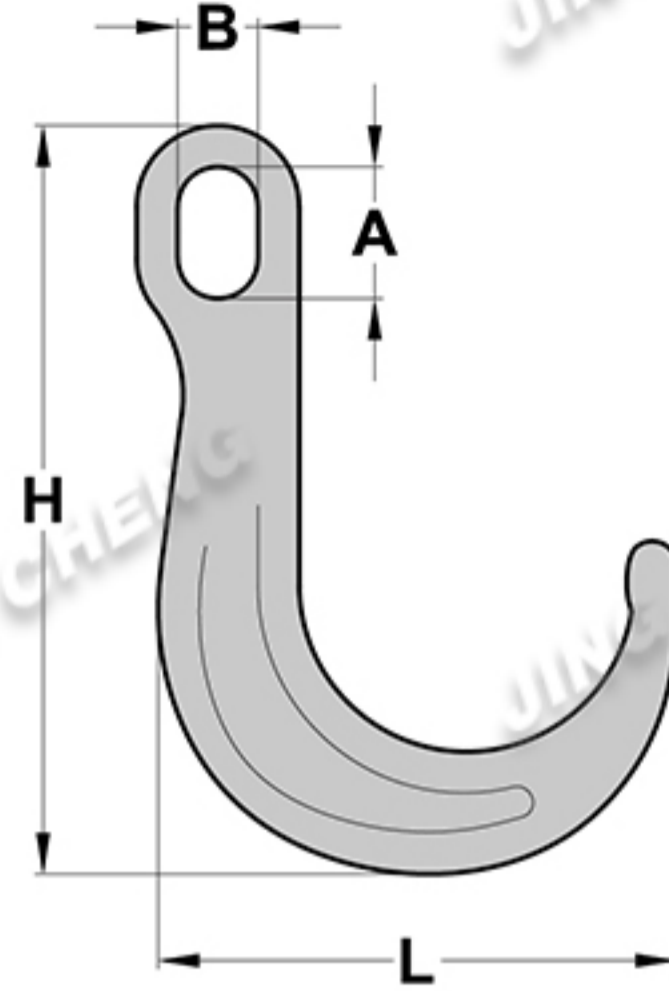

CLEVIS J HOOK

Item No.	Size (in.)	Weight Each (kg)	Working Load Limit (t)	Dimensions (mm)			
				A	B	C	D
JCH208	8	1.24	2.11	210	12.4	12.7	25.5
JCH209	15	1.50	2.11	366.8	12.4	12.7	23.7

J TYPE HOOK WITH ROUND HOLE

Item No.	Size (in)	Weight Each (kg)	Working Load Limit (t)	Dimensions (mm)		
				A	L	B
JCH210	8	1.31	2.11	19.5	168.0	105.5
JCH211	15	2.22	2.11	19.5	347.2	105.5

J TYPE HOOK WITH ELLIPSE HOLE

Item No.	Size (in)	Weight Each (kg)	Working Load Limit (t)	Dimensions (mm)			
				A	B	H	L
JCH212	8	1.5	2.45	32.0	19.5	162.0	146.0
JCH213	15	2.0	2.45	32.0	19.5	318.2	157.3

J TYPE HOOK WITH ROUND HOLE

Item No.	Size (in)	Weight Each (kg)	Working Load Limit (t)	Dimensions (mm)		
				A	H	L
JCH214	8	1.5	2.45	19.5	162.0	146.0
JCH215	15	2.0	2.45	19.5	318.2	157.3