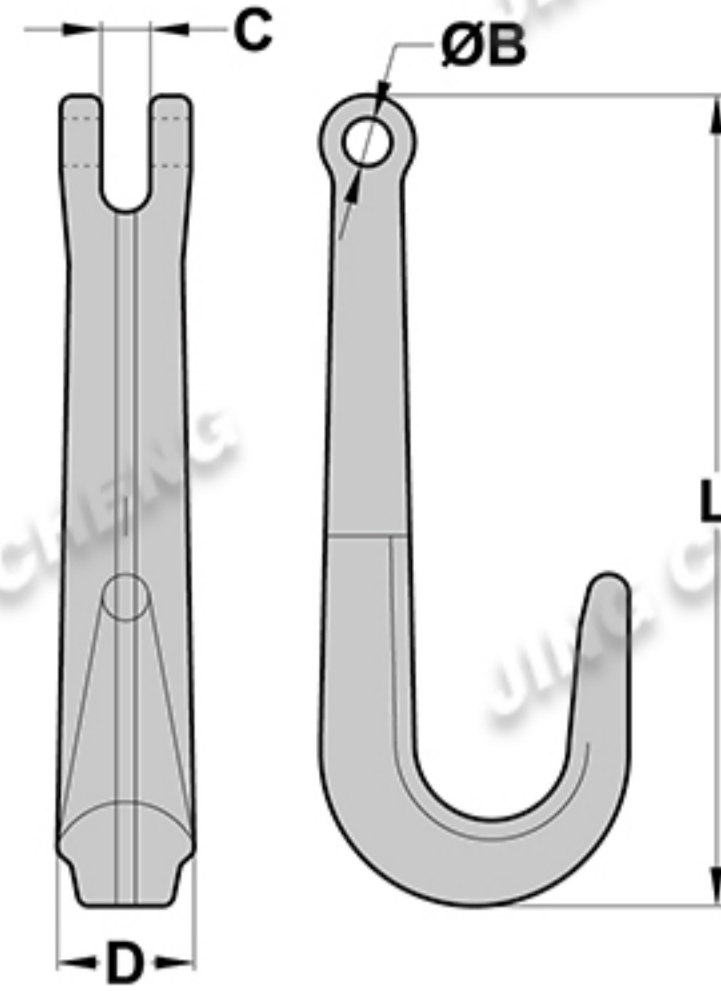

CLEVIS J HOOK

Item No.	Size (in.)	Weight Each (kg)	Working Load Limit (t)	Dimensions (mm)			
				A	B	C	D
JCH208	8	1.24	2.11	210	12.4	12.7	25.5
JCH209	15	1.50	2.11	366.8	12.4	12.7	23.7

J TYPE HOOK WITH ROUND HOLE

Item No.	Size (in)	Weight Each (kg)	Working Load Limit (t)	Dimensions (mm)		
				A	L	B
JCH210	8	1.31	2.11	19.5	168.0	105.5
JCH211	15	2.22	2.11	19.5	347.2	105.5

J TYPE HOOK WITH ELLIPSE HOLE

Item No.	Size (in)	Weight Each (kg)	Working Load Limit (t)	Dimensions (mm)			
				A	B	H	L
JCH212	8	1.5	2.45	32.0	19.5	162.0	146.0
JCH213	15	2.0	2.45	32.0	19.5	318.2	157.3

J TYPE HOOK WITH ROUND HOLE

Item No.	Size (in)	Weight Each (kg)	Working Load Limit (t)	Dimensions (mm)		
				A	H	L
JCH214	8	1.5	2.45	19.5	162.0	146.0
JCH215	15	2.0	2.45	19.5	318.2	157.3