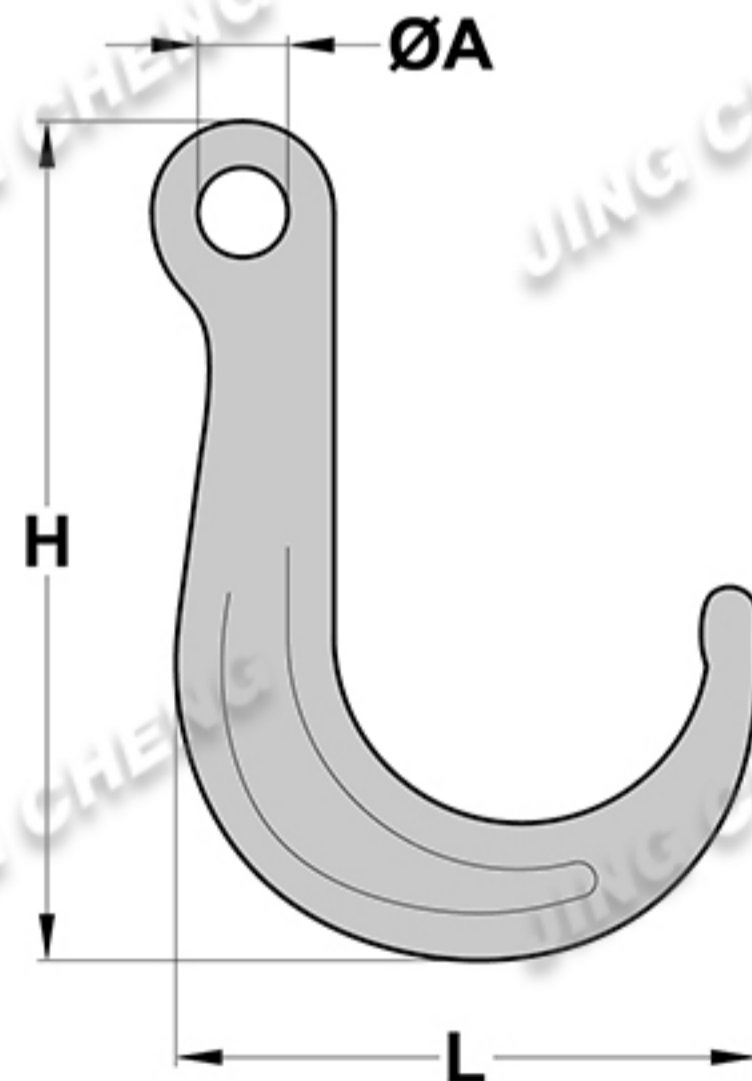

CLEVIS J HOOK

Item No.	Size (in.)	Weight Each (kg)	Working Load Limit (t)	Dimensions (mm)			
				A	B	C	D
JCH208	8	1.24	2.11	210	12.4	12.7	25.5
JCH209	15	1.50	2.11	366.8	12.4	12.7	23.7

J TYPE HOOK WITH ROUND HOLE

Item No.	Size (in)	Weight Each (kg)	Working Load Limit (t)	Dimensions (mm)		
				A	L	B
JCH210	8	1.31	2.11	19.5	168.0	105.5
JCH211	15	2.22	2.11	19.5	347.2	105.5

J TYPE HOOK WITH ELLIPSE HOLE

Item No.	Size (in)	Weight Each (kg)	Working Load Limit (t)	Dimensions (mm)			
				A	B	H	L
JCH212	8	1.5	2.45	32.0	19.5	162.0	146.0
JCH213	15	2.0	2.45	32.0	19.5	318.2	157.3

J TYPE HOOK WITH ROUND HOLE

Item No.	Size (in)	Weight Each (kg)	Working Load Limit (t)	Dimensions (mm)		
				A	H	L
JCH214	8	1.5	2.45	19.5	162.0	146.0
JCH215	15	2.0	2.45	19.5	318.2	157.3